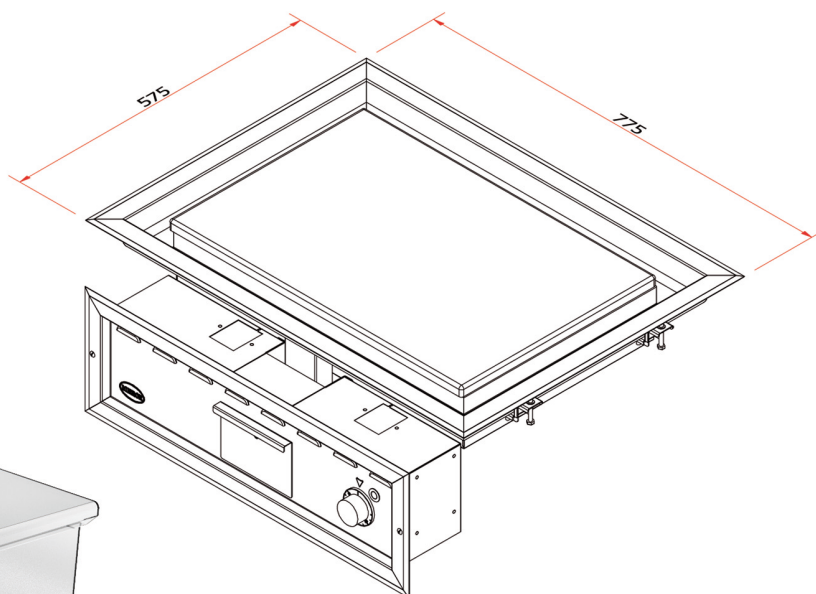

## FEATURES

**Power: 4 kW**

- ✓ Temperature control up to 285°C
- ✓ Easy cleaning and maintenance
- ✓ Designed and manufactured in the EU

[www.mirror.es](http://www.mirror.es)

C/ Crom 57, Hospitalet de Llobregat 08907, Barcelona, España

## Technical specifications

Voltage	220 / 415 V 3F+N
Freq.	50/60 Hz
Power	4 kW
Cooking area	600 x 400mm
Max. Temperature	285°C
Grease drawer	1x2L

\* ME60 DI

### External dimensions and weight

Width	775 mm
Depth	631 mm (Min.)
High	282 mm
Weight	52 kg

[www.mirror.es](http://www.mirror.es)

C/ Crom 57, Hospitalet de Llobregat 08907, Barcelona, España

Tel.: (+34) 336 87 30