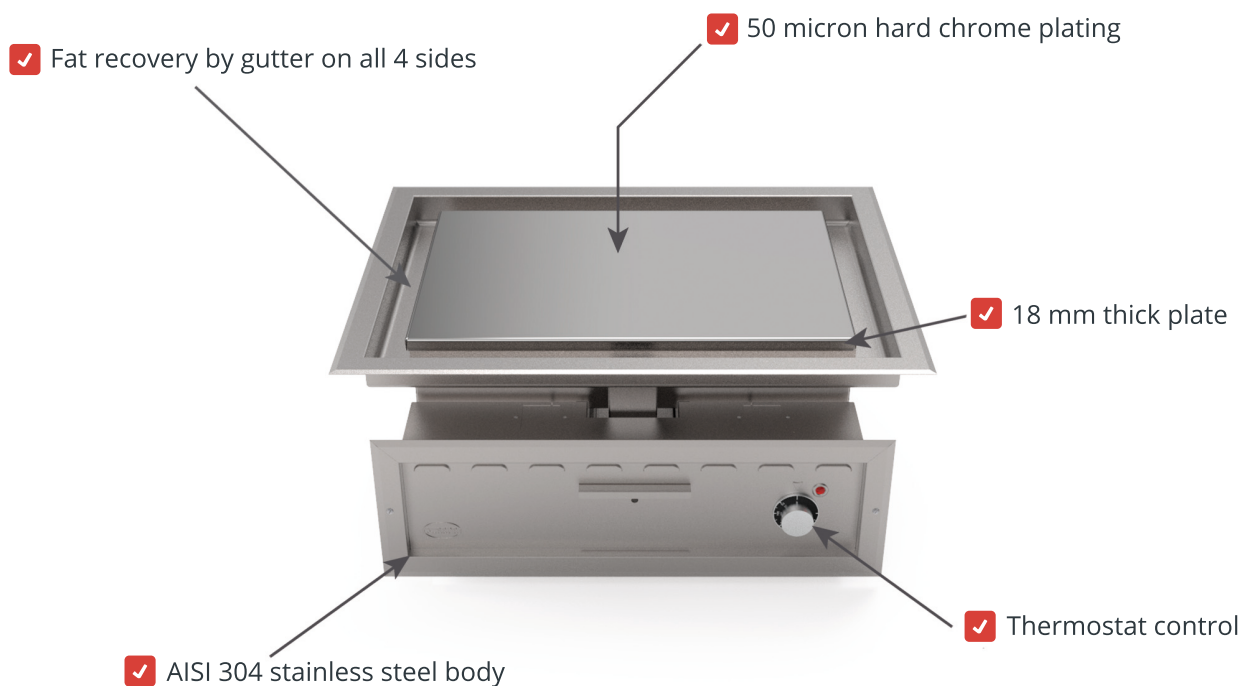

MIRROR

PLANCHA  
Drop in

ME 60 DI

## FEATURES

**Power: 4 kW**

- ✓ Temperature control up to 285°C
- ✓ Easy cleaning and maintenance
- ✓ Designed and manufactured in the EU

[www.mirror.es](http://www.mirror.es)

C/ Crom 57, Hospitalet de Llobregat 08907, Barcelona, España

## Technical specifications

Voltage	220 / 415 V 3F+N
Freq.	50/60 Hz
Power	4 kW
Cooking area	600 x 400mm
Max. Temperature	285°C
Grease drawer	1x2L

\* ME60 DI

### External dimensions and weight

Width	775 mm
Depth	631 mm (Min.)
High	282 mm
Weight	52 kg

[www.mirror.es](http://www.mirror.es)

C/ Crom 57, Hospitalet de Llobregat 08907, Barcelona, España

Tel.: (+34) 336 87 30