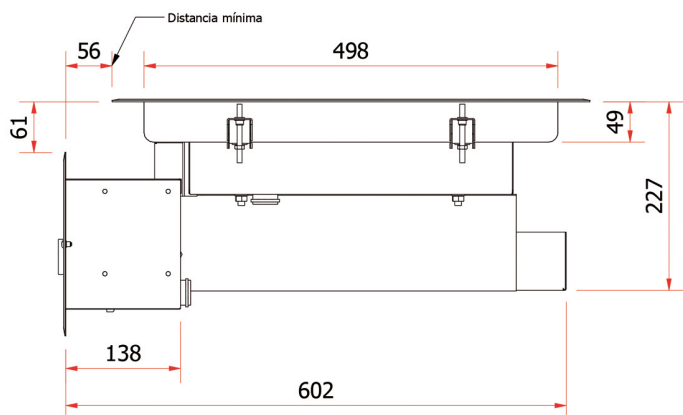

## FEATURES

**Power: 4 kW**

- ✓ Temperature control up to 285°C
- ✓ Easy cleaning and maintenance
- ✓ Designed and manufactured in the EU

[www.mirror.es](http://www.mirror.es)

C/ Crom 57, Hospitalet de Llobregat 08907, Barcelona, España

## Technical specifications

Voltage	220 / 415 V 3F+N
Freq.	50/60 Hz
Power	4 kW
Cooking area	600 x 400mm
Max. Temperature	285°C
Grease drawer	1x2L

\* ME60 DI

### External dimensions and weight

Width	775 mm
Depth	631 mm (Min.)
High	282 mm
Weight	52 kg

[www.mirror.es](http://www.mirror.es)

C/ Crom 57, Hospitalet de Llobregat 08907, Barcelona, España

Tel.: (+34) 336 87 30