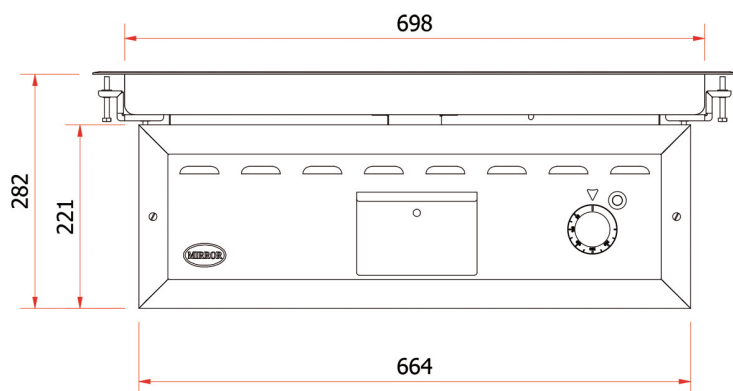

## FEATURES

**Power: 4 kW**

- ✓ Temperature control up to 285°C
- ✓ Easy cleaning and maintenance
- ✓ Designed and manufactured in the EU

[www.mirror.es](http://www.mirror.es)

C/ Crom 57, Hospitalet de Llobregat 08907, Barcelona, España

## Technical specifications

Voltage	220 / 415 V 3F+N
Freq.	50/60 Hz
Power	4 kW
Cooking area	600 x 400mm
Max. Temperature	285°C
Grease drawer	1x2L

\* ME60 DI

### External dimensions and weight

Width	775 mm
Depth	631 mm (Min.)
High	282 mm
Weight	52 kg

[www.mirror.es](http://www.mirror.es)

C/ Crom 57, Hospitalet de Llobregat 08907, Barcelona, España

Tel.: (+34) 336 87 30