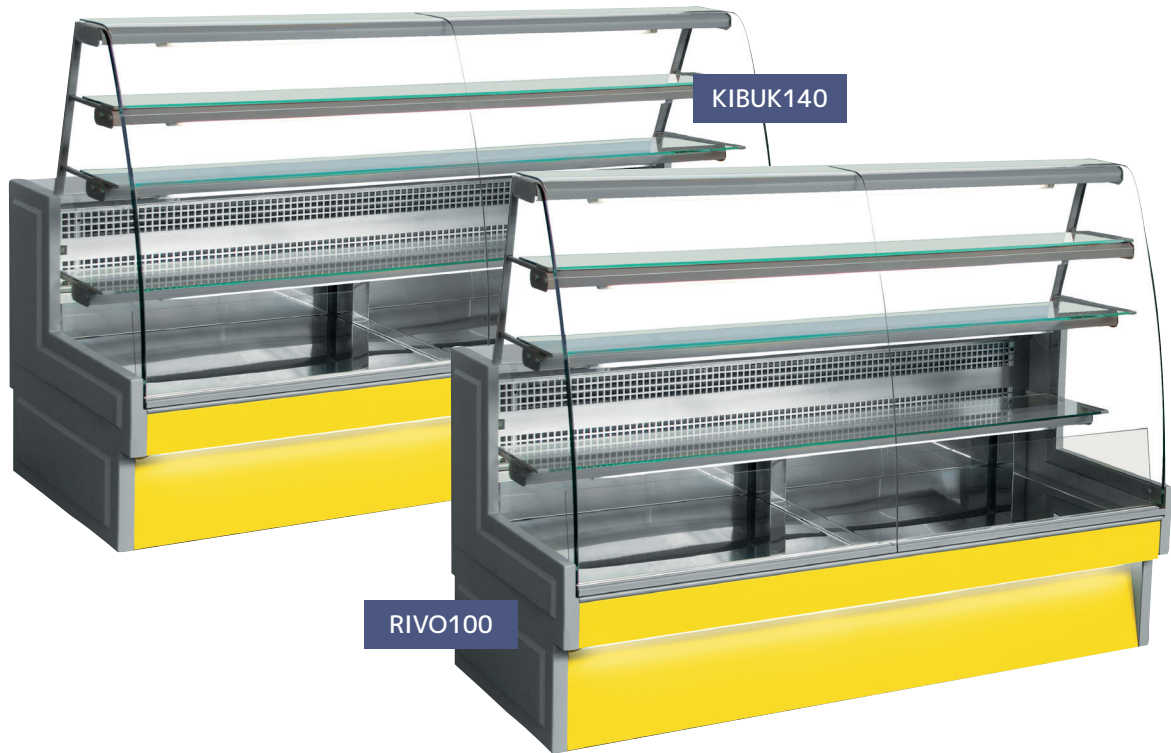

RIVO Serveovers  
**RIVO100 / 140 / 200 / 280**

**Specifications**

Model	Deck Area	Temperature	Max Ambient	Dimensions (mm) Width / Depth / Height			Refrigerant
RIVO100	1.48m <sup>2</sup>	+3°C to +5°C	+25°C	1030	876	1432	R452a
RIVO140	1.79m <sup>2</sup>	+3°C to +5°C	+25°C	1435	876	1432	R452a
RIVO200	2.67m <sup>2</sup>	+3°C to +5°C	+25°C	1910	876	1432	R452a
RIVO280	3.86m <sup>2</sup>	+3°C to +5°C	+25°C	2790	876	1432	R452a

**Features**

13 amp plug	3 glass shelves (lower shelf refrigerated)
Slide-out display deck for easy loading	Scratch-resistant laminated serving shelf
Stainless Steel deck	Automatic defrost
Anti-mist front glass	Low energy consumption