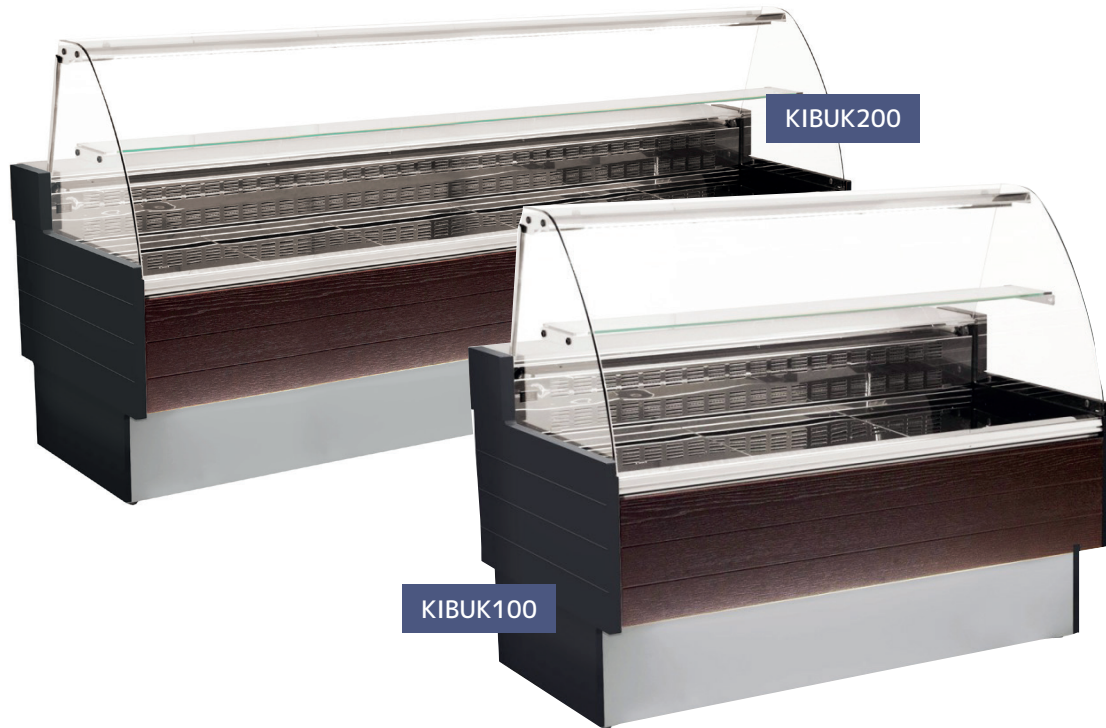

KIBUK Serveovers  
**KIBUK100 / 150 / 200 / 250 / 300**

2 YEAR  
WARRANTY

NEXT DAY  
DELIVERY

UK SERVICE  
SUPPORT

MADE IN  
THE EU

**Specifications**

Model	Deck Area	Temperature	Max Ambient	Dimensions (mm) Width / Depth / Height			Refrigerant
KIBUK100	0.6m <sup>2</sup>	+3°C to +5°C	+25°C	1040	900	1262	R452a
KIBUK150	0.83m <sup>2</sup>	+3°C to +5°C	+25°C	1520	900	1262	R452a
KIBUK200	1.1m <sup>2</sup>	+3°C to +5°C	+25°C	2000	900	1262	R452a
KIBUK250	1.38m <sup>2</sup>	+3°C to +5°C	+25°C	2480	900	1262	R452a
KIBUK300	3.86m <sup>2</sup>	+3°C to +5°C	+25°C	2960	900	1262	R452a

**Features**

13 amp plug	Manual condensate tray
Stainless Steel display deck	Refrigerated under-storage
Wooden side walls	Electronic controls
Automatic defrost	Curved glass