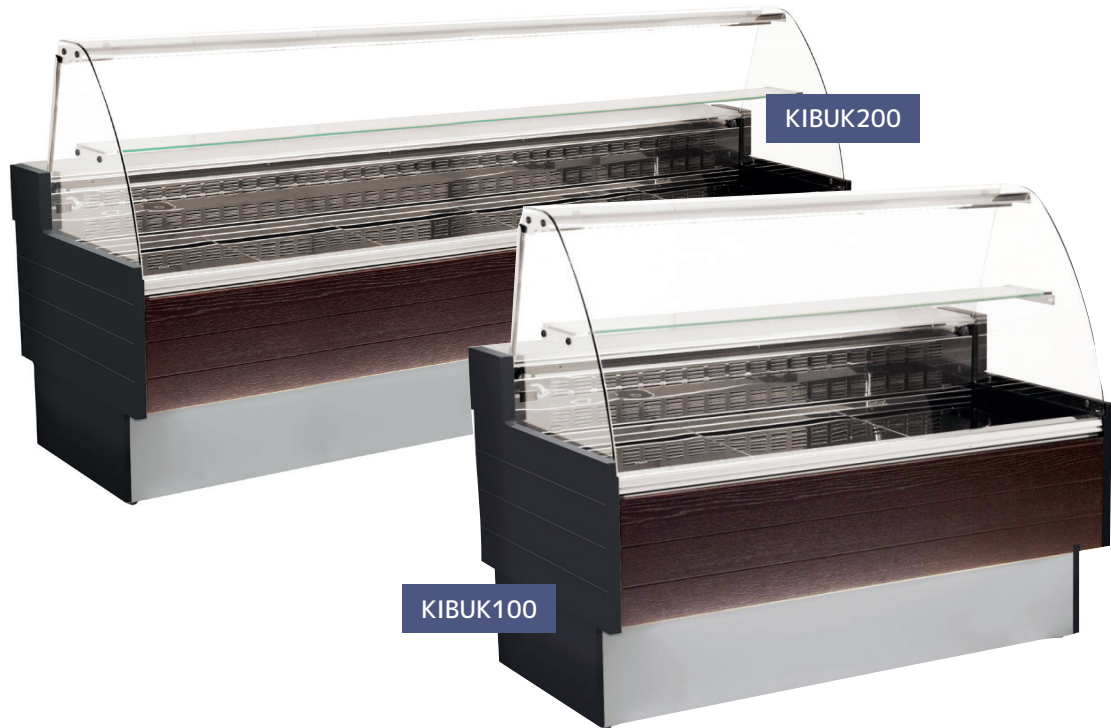

KIBUK Serveovers  
**KIBUK100 / 150 / 200 / 250 / 300**

2 YEAR  
WARRANTY

NEXT DAY  
DELIVERY

UK SERVICE  
SUPPORT

MADE IN  
THE EU

**Specifications**

Model	Deck Area	Temperature	Max Ambient	Dimensions (mm) Width / Depth / Height			Refrigerant
KIBUK100	0.6m <sup>2</sup>	+3°C to +5°C	+25°C	1040	900	1262	R452a
KIBUK150	0.83m <sup>2</sup>	+3°C to +5°C	+25°C	1520	900	1262	R452a
KIBUK200	1.1m <sup>2</sup>	+3°C to +5°C	+25°C	2000	900	1262	R452a
KIBUK250	1.38m <sup>2</sup>	+3°C to +5°C	+25°C	2480	900	1262	R452a
KIBUK300	3.86m <sup>2</sup>	+3°C to +5°C	+25°C	2960	900	1262	R452a

**Features**

13 amp plug	Manual condensate tray
Stainless Steel display deck	Refrigerated under-storage
Wooden side walls	Electronic controls
Automatic defrost	Curved glass