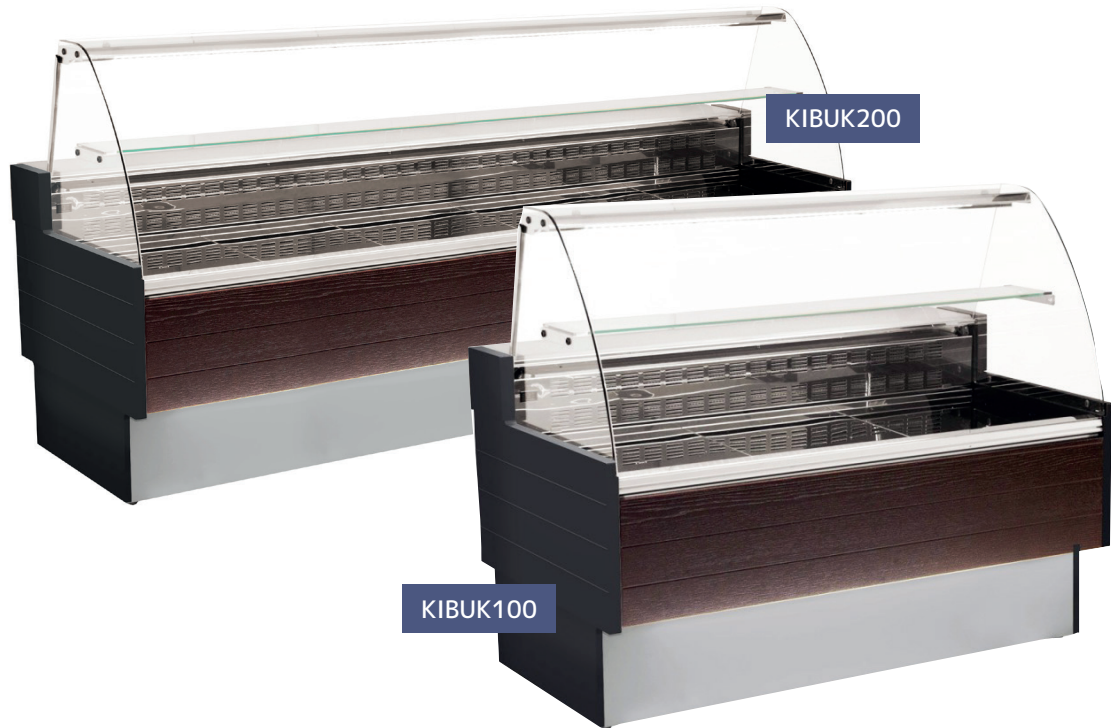

KIBUK Serveovers
KIBUK100 / 150 / 200 / 250 / 300

2 YEAR
WARRANTY

NEXT DAY
DELIVERY

UK SERVICE
SUPPORT

MADE IN
THE EU

Specifications

Model	Deck Area	Temperature	Max Ambient	Dimensions (mm) Width / Depth / Height			Refrigerant
KIBUK100	0.6m ²	+3°C to +5°C	+25°C	1040	900	1262	R452a
KIBUK150	0.83m ²	+3°C to +5°C	+25°C	1520	900	1262	R452a
KIBUK200	1.1m ²	+3°C to +5°C	+25°C	2000	900	1262	R452a
KIBUK250	1.38m ²	+3°C to +5°C	+25°C	2480	900	1262	R452a
KIBUK300	3.86m ²	+3°C to +5°C	+25°C	2960	900	1262	R452a

Features

13 amp plug	Manual condensate tray
Stainless Steel display deck	Refrigerated under-storage
Wooden side walls	Electronic controls
Automatic defrost	Curved glass