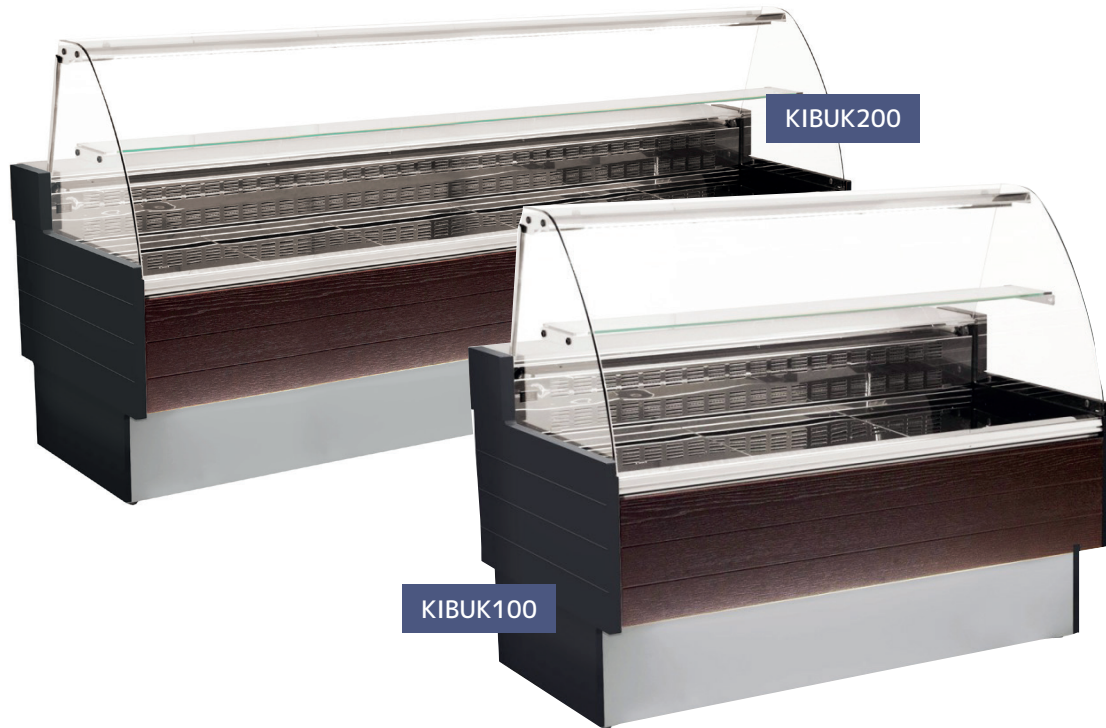

KIBUK Serveovers
KIBUK100 / 150 / 200 / 250 / 300

2 YEAR
WARRANTY

NEXT DAY
DELIVERY

UK SERVICE
SUPPORT

MADE IN
THE EU

Specifications

Model	Deck Area	Temperature	Max Ambient	Dimensions (mm) Width / Depth / Height			Refrigerant
KIBUK100	0.6m ²	+3°C to +5°C	+25°C	1040	900	1262	R452a
KIBUK150	0.83m ²	+3°C to +5°C	+25°C	1520	900	1262	R452a
KIBUK200	1.1m ²	+3°C to +5°C	+25°C	2000	900	1262	R452a
KIBUK250	1.38m ²	+3°C to +5°C	+25°C	2480	900	1262	R452a
KIBUK300	3.86m ²	+3°C to +5°C	+25°C	2960	900	1262	R452a

Features

13 amp plug	Manual condensate tray
Stainless Steel display deck	Refrigerated under-storage
Wooden side walls	Electronic controls
Automatic defrost	Curved glass