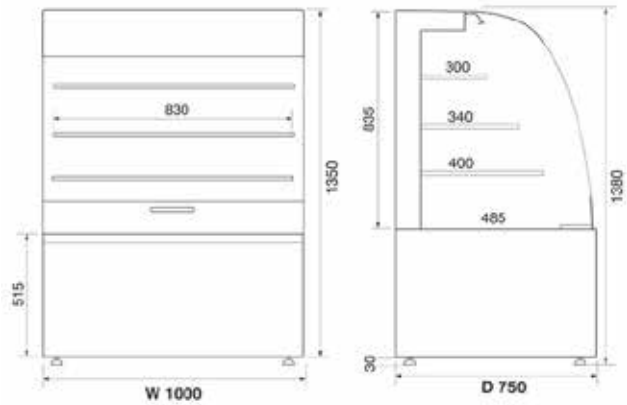

Self Service Merchandiser

P75-100-OPEN

MIRROR FINISH STAINLESS STEEL

Open fronted for self service

FEATURES

- Mirror finish 304 grade stainless steel exterior & interior
- Open front for self service
- Self closing rear doors
- Internal illumination
- Condensing unit pull out for easy maintenance
- 3 adjustable glass shelves
- Adjustable feet

TECHNICAL SPECIFICATIONS

Controller:	Digital controller with temperature display
Cooling:	Fan assisted
Defrost:	Electric
Refrigerant:	R290
Climate Class:	3
Temperature Range:	+2°C ~ +5°C
Decibels:	65dBA
Power Supply:	13amp

MODEL	FINISH	EXTERNAL DIMENSIONS (H x W x D mm)	POWER CONSUMPTION (incl. 750W drip tray)	WEIGHT (kg)	RRP
P75-100-OPEN	Mirror finish 304 grade stainless steel exterior & interior	1350 x 1000 x 750	1326W (2076W)	200	