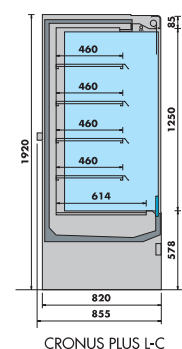

CRONUS Tiered Display

General Purpose & Fresh Meat

Suitable for fresh
meat storage

**304
STAINLESS
STEEL**

FEATURES

High grade AISI 304 stainless steel exterior & interior

4 adjustable shelves with ticket rails

Temperature Range: 0°C ~ +2°C

Power Supply: 20amp – 1450, 1875 & 2500 models
13amp – 625, 806 & 1250 models

MODEL	FINISH	EXTERNAL DIMENSIONS (H x W x D mm)	POWER CONSUMPTION	WEIGHT (kg)	RRP
Stainless Steel Multideck - Dairy & Delicatessen Goods					
CRONUS625 FV L-C	Stainless Steel	1920 x 685 x 665	990W	190	
CRONUS806 FV L-C	Stainless Steel	1920 x 866 x 665	1370W	225	
CRONUS1250 FV L-C	Stainless Steel	1920 x 1310 x 665	1930W	280	
CRONUS1450 FV L-C	Stainless Steel	1920 x 1510 x 665	1930W	305	
CRONUS1875 FV L-C	Stainless Steel	1920 x 1935 x 665	2085W	380	
Stainless Steel Multideck - Dairy & Delicatessen Goods					
CRONUSPLUS625 FV L-C	Stainless Steel	1920 x 685 x 855	990W	215	
CRONUSPLUS806 FV L-C	Stainless Steel	1920 x 866 x 855	1370W	250	
CRONUSPLUS1250 FV L-C	Stainless Steel	1920 x 1310 x 855	1930W	310	
CRONUSPLUS1450 FV L-C	Stainless Steel	1920 x 1510 x 855	1930W	340	
CRONUSPLUS1875 FV L-C	Stainless Steel	1920 x 1935 x 855	2085W	425	
CRONUSPLUS2500 FV L-C	Stainless Steel	1920 x 2560 x 855	3700W	495	