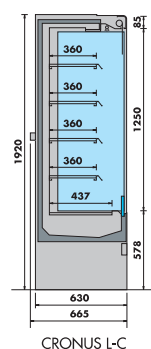

CRONUS Tiered Display

General Purpose & Fresh Meat

Suitable for fresh
meat storage

**304
STAINLESS
STEEL**

FEATURES

High grade AISI 304 stainless steel exterior & interior

4 adjustable shelves with ticket rails

Temperature Range: 0°C ~ +2°C

Power Supply: 20amp – 1450, 1875 & 2500 models
13amp – 625, 806 & 1250 models

MODEL	FINISH	EXTERNAL DIMENSIONS (H x W x D mm)	POWER CONSUMPTION	WEIGHT (kg)	RRP
Stainless Steel Multideck - Dairy & Delicatessen Goods					
CRONUS625 FV L-C	Stainless Steel	1920 x 685 x 665	990W	190	
CRONUS806 FV L-C	Stainless Steel	1920 x 866 x 665	1370W	225	
CRONUS1250 FV L-C	Stainless Steel	1920 x 1310 x 665	1930W	280	
CRONUS1450 FV L-C	Stainless Steel	1920 x 1510 x 665	1930W	305	
CRONUS1875 FV L-C	Stainless Steel	1920 x 1935 x 665	2085W	380	
Stainless Steel Multideck - Dairy & Delicatessen Goods					
CRONUSPLUS625 FV L-C	Stainless Steel	1920 x 685 x 855	990W	215	
CRONUSPLUS806 FV L-C	Stainless Steel	1920 x 866 x 855	1370W	250	
CRONUSPLUS1250 FV L-C	Stainless Steel	1920 x 1310 x 855	1930W	310	
CRONUSPLUS1450 FV L-C	Stainless Steel	1920 x 1510 x 855	1930W	340	
CRONUSPLUS1875 FV L-C	Stainless Steel	1920 x 1935 x 855	2085W	425	
CRONUSPLUS2500 FV L-C	Stainless Steel	1920 x 2560 x 855	3700W	495	