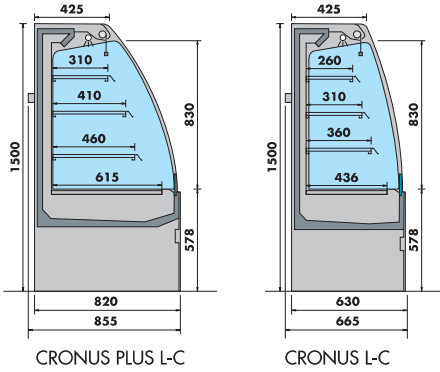

# CRONUS Low Height Tiered Display

For Dairy and Fresh Meat Display

**304  
STAINLESS  
STEEL**

### FEATURES

- High grade AISI 304 stainless steel exterior & interior
- 3 adjustable shelves with ticket rails
- Internal illumination
- Night blind as standard
- Painted finishes available (POA) - please contact the Sales Office

### TECHNICAL SPECIFICATIONS

Controller:	Digital controller with temperature display
Cooling:	Ventilated
Defrost:	Automatic
Refrigerant:	R290
Climate Class:	3
Temperature Range:	0°C ~ +2°C
Power Supply:	13amp

MODEL	FINISH	EXTERNAL DIMENSIONS (H x W x D mm)	POWER CONSUMPTION	WEIGHT (kg)	RRP
Stainless Steel Multideck - Dairy & Delicatessen Goods - 630mm Depth					
CRONUS625LW-FV L-C	Stainless Steel	1500 x 685 x 630	990W	120	
CRONUS806LW-FV L-C	Stainless Steel	1500 x 866 x 630	1370W	150	
CRONUS1250LW-FV L-C	Stainless Steel	1500 x 1310 x 630	1930W	210	
CRONUS1450LW-FV L-C	Stainless Steel	1500 x 1510 x 630	1930W	255	
CRONUS1875LW-FV L-C	Stainless Steel	1500 x 1935 x 630	2085W	320	
Stainless Steel Multideck - Dairy & Delicatessen Goods - 852mm Depth					
CRONUSPLUS625LW-FV L-C	Stainless Steel	1500 x 687 x 852	1050W	120	
CRONUSPLUS806LW-FV L-C	Stainless Steel	1500 x 868 x 852	1050W	150	
CRONUSPLUS1250LW-FV L-C	Stainless Steel	1500 x 1312 x 852	1800W	210	
CRONUSPLUS1450LW-FV L-C	Stainless Steel	1500 x 1512 x 852	1800W	255	
CRONUSPLUS1875LW-FV L-C	Stainless Steel	1500 x 1937 x 852	2300W	320	
CRONUSPLUS2500LW-FV L-C	Stainless Steel	1500 x 2562 x 852	2800W	420	