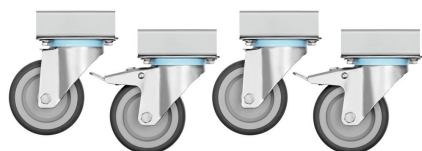

Grill plate 700-R

- Roasting surface design: Ribbed
- With juice groove: Yes
- Material: Cast iron
- Important information: -
- Size: W 575 x D 375 x H 38 mm
- Weight: 24.1 kg

Code-No. 285080
GTIN 4015613486635

Frying plate 700-G

- Roasting surface design: Smooth
- With juice groove: Yes
- Material: Cast iron
- Important information: -
- Size: W 575 x D 375 x H 38 mm
- Weight: 22.3 kg

Code-No. 285083
GTIN 4015613486642

Support ring for small pots 700

- Important information: -
- Size: W 375 x D 575 x H 38 mm
- Weight: 0.25 kg

Code-No. 285085
GTIN 4015613486659

Door 700 40/80LR

CNS
18/10

- Door hinge side can be changed: Yes
- Door hinge side: Left / right
- Material: CNS 18/10
- Important information: -
- Size: W 395 x D 80 x H 460 mm
- Weight: 3.4 kg

Code-No. 285050
GTIN 4015613486604

Gas stove 70020

Add on Products

Swivel castors 4S700

- Swivel castors: 4 swivel castors, 2 with brake
- Diameter casters: 100 mm
- Load-bearing capacity max., each: 100 kg
- Material: Plastic
Rubber coated
- Important information: -
- Size: W 85 x D 170 x H 121 mm
- Weight: 2.91 kg