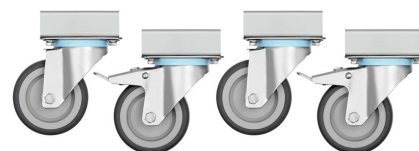

Grill plate 700-R

- Roasting surface design: Ribbed
- With juice groove: Yes
- Material: Cast iron
- Important information: -
- Size: W 575 x D 375 x H 38 mm
- Weight: 24.1 kg

Code-No. 285080
GTIN 4015613486635

Frying plate 700-G

- Roasting surface design: Smooth
- With juice groove: Yes
- Material: Cast iron
- Important information: -
- Size: W 575 x D 375 x H 38 mm
- Weight: 22.3 kg

Code-No. 285083
GTIN 4015613486642

Support ring for small pots 700

- Important information: -
- Size: W 375 x D 575 x H 38 mm
- Weight: 0.25 kg

Code-No. 285085
GTIN 4015613486659

Gas stove 70040

Add on Products

Door 700 40/80LR

CNS 18/10

- Door hinge side can be changed: Yes
- Door hinge side: Left / right
- Material: CNS 18/10
- Important information: -
- Size: W 395 x D 80 x H 460 mm
- Weight: 3.4 kg

Code-No. 285050
GTIN 4015613486604

Swivel castors 4S700

- Swivel castors: 4 swivel castors, 2 with brake
- Diameter castors: 100 mm
- Load-bearing capacity max., each: 100 kg
- Material: Plastic
Rubber coated
- Important information: -
- Size: W 85 x D 170 x H 121 mm
- Weight: 2.91 kg