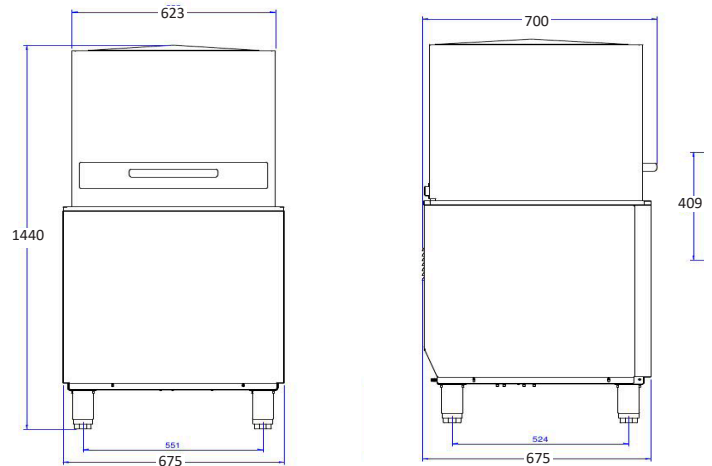

K1100PT SPRINT

Dishwasher

Description

Premium pass through dishwasher that can be installed in a straight line or in the corner of your wash-up area.

Whatever your needs for a high volume warewasher, KOBAR has an effective solution for top class results.

TECHNICAL SPECIFICATION

Model	K1100PT SPRINT
Dimensions	W675 x D675 x H1440/1870
Cycle Times (2)	90 / 180 Secs
Wash Temp	60°C
Rinse Temp	90°C
Water Consumption	4.5 Lt / cycle
Plates/Glass Opening	380 mm Clearance
Rinse Tank Capacity	7 Lt
Wash Tank Capacity	45 Lt
Wash Pump	600 Watt
Boiler Heater	4.5 Kw
Wash Tank Heater	6.0 Kw
Power Loading	11.1 Kw (3 Ph) Cable 1.2 m
Basket Size (2)	500 x 500 mm
Water Connection	3/4"
Waste Connection	30 mm
Nett Weight	106 Kg
Packing Dimensions	W730 x D710 x H1650
Packed Weight	116 Kg