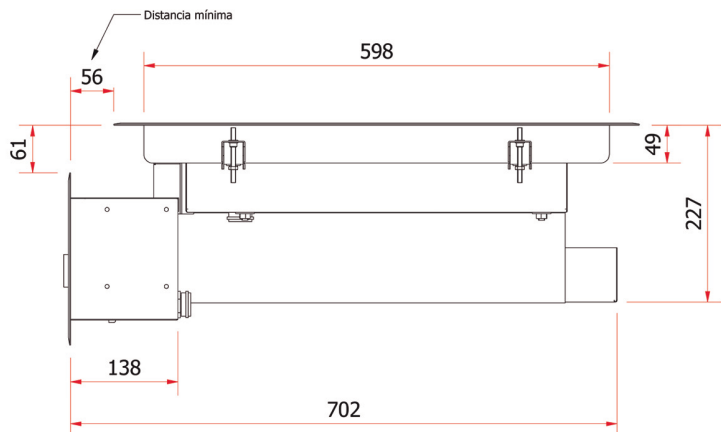

MIRROR

PLANCHA
Drop in

M650E DI

FEATURES

Power: 8 kW

- ✓ Optional grooved surface (1/1 - 1/2)
- ✓ Temperature control up to 285°C
- ✓ Easy cleaning and maintenance
- ✓ Designed and manufactured in the EU

✓ Fat recovery by gutter on all 4 sides

✓ Two independent cooking zones

✓ 50 micron hard chrome plating

✓ 18 mm thick plate

✓ AISI 304 stainless steel body

✓ Thermostat control

www.mirror.es

C/ Crom 57, Hospitalet de Llobregat 08907, Barcelona, España

Tel.: (+34) 336 87 30
Email: sales@mirror.es

Technical specifications

Voltage	380 / 415 V 3F+N
Freq.	50/60 Hz
Power	8 kW
Cooking area	600 x 500mm
Max. Temperature	285°C
Grease drawer	1x4L

* M650E DI

External dimensions and weight

Width	775 mm
Depth	731 mm (Min.)
High	285 mm
Weight	71kg

www.mirror.es

C/ Crom 57, Hospitalet de Llobregat 08907, Barcelona, España

Tel.: (+34) 336 87 30

Email: sales@mirror.es