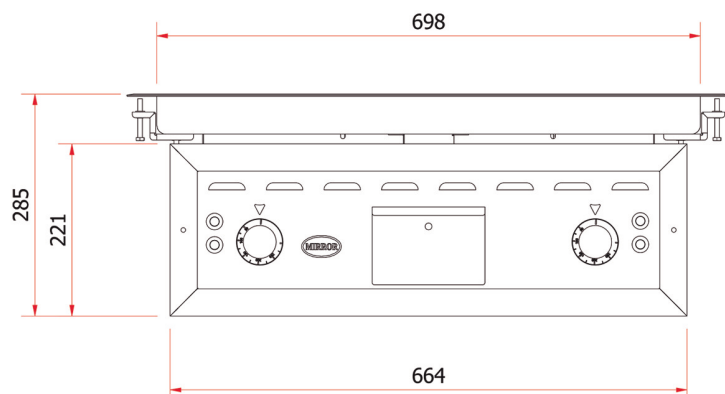

MIRROR

PLANCHA
Drop in

M650E DI

FEATURES

Power: 8 kW

- ✓ Optional grooved surface (1/1 - 1/2)
- ✓ Temperature control up to 285°C
- ✓ Easy cleaning and maintenance
- ✓ Designed and manufactured in the EU

✓ Fat recovery by gutter on all 4 sides

✓ Two independent cooking zones

✓ 50 micron hard chrome plating

✓ 18 mm thick plate

✓ AISI 304 stainless steel body

✓ Thermostat control

www.mirror.es

C/ Crom 57, Hospitalet de Llobregat 08907, Barcelona, España

Tel.: (+34) 336 87 30
Email: sales@mirror.es

Technical specifications

Voltage	380 / 415 V 3F+N
Freq.	50/60 Hz
Power	8 kW
Cooking area	600 x 500mm
Max. Temperature	285°C
Grease drawer	1x4L

* M650E DI

External dimensions and weight

Width	775 mm
Depth	731 mm (Min.)
High	285 mm
Weight	71kg

www.mirror.es

C/ Crom 57, Hospitalet de Llobregat 08907, Barcelona, España

Tel.: (+34) 336 87 30

Email: sales@mirror.es