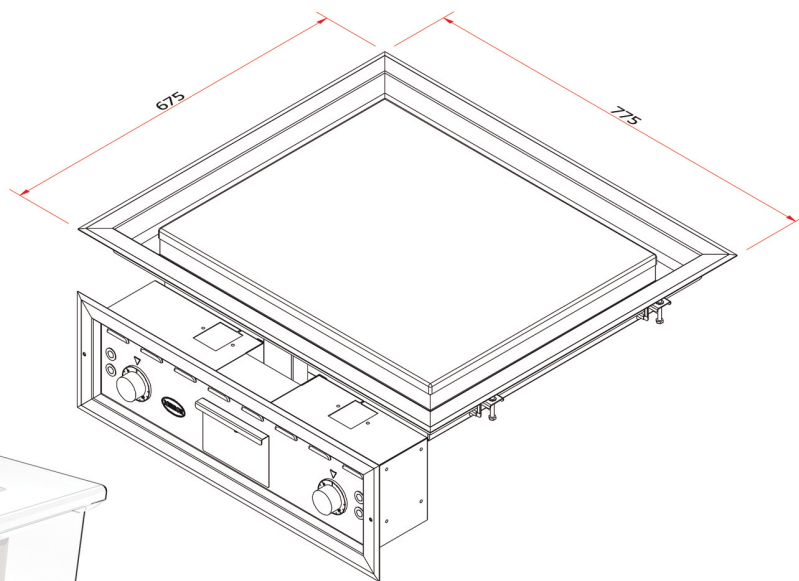

MIRROR

PLANCHA
Drop in

M650E DI

FEATURES

Power: 8 kW

- ✓ Optional grooved surface (1/1 - 1/2)
- ✓ Temperature control up to 285°C
- ✓ Easy cleaning and maintenance
- ✓ Designed and manufactured in the EU

✓ Fat recovery by gutter on all 4 sides

✓ Two independent cooking zones

✓ 50 micron hard chrome plating

✓ 18 mm thick plate

✓ AISI 304 stainless steel body

✓ Thermostat control

www.mirror.es

C/ Crom 57, Hospitalet de Llobregat 08907, Barcelona, España

Tel.: (+34) 336 87 30
Email: sales@mirror.es

Technical specifications

Voltage	380 / 415 V 3F+N
Freq.	50/60 Hz
Power	8 kW
Cooking area	600 x 500mm
Max. Temperature	285°C
Grease drawer	1x4L

* M650E DI

External dimensions and weight

Width	775 mm
Depth	731 mm (Min.)
High	285 mm
Weight	71kg

www.mirror.es

C/ Crom 57, Hospitalet de Llobregat 08907, Barcelona, España

Tel.: (+34) 336 87 30

Email: sales@mirror.es