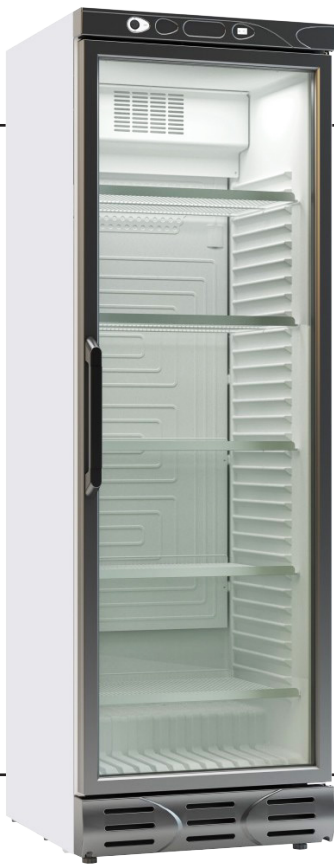

# STERLING PRO

## SINGLE DOOR UPRIGHT DISPLAY CHILLER

D372L FRIDGE

### Features:

- Fan assisted cooling
- Fluorescent interior lighting with switch
- Adjustable temperature thermostat
- External temperature display
- x5 adjustable shelves
- Double glazed door
- Lockable door
- Self closing door
- Fan switch
- Electric 230V, 13amp UK plug