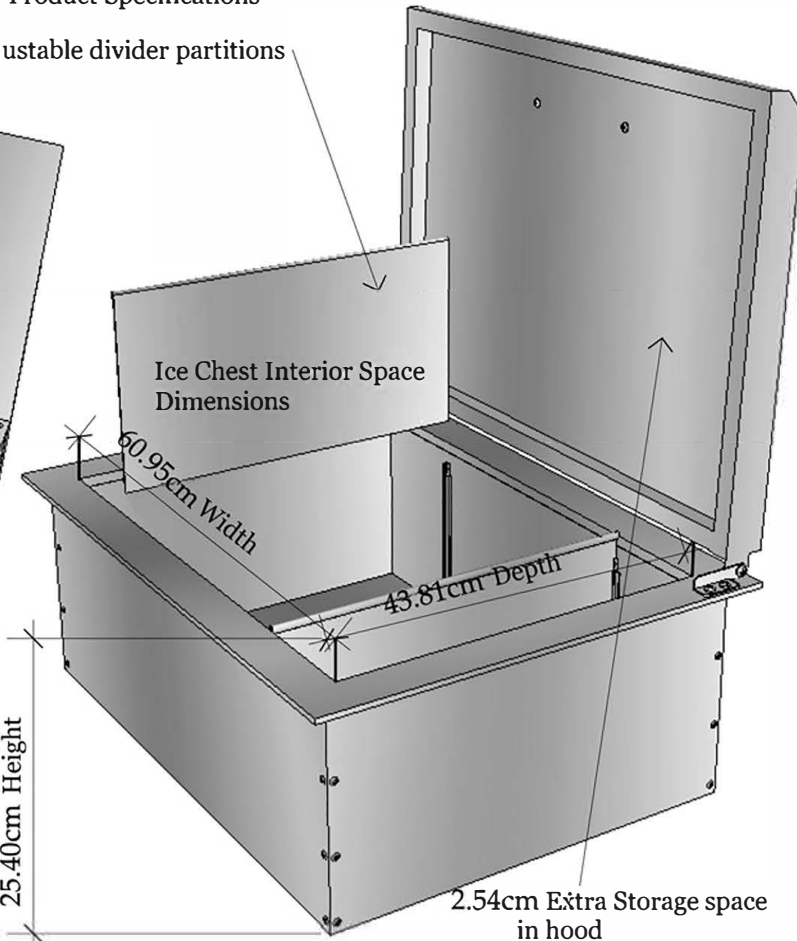

DESCRIPTION
Drop-in Ice Chest made of all
304 stainless steel, built to last
with 2,54cm thickness insulated
walls and hood

Product Size (cm): 71,1 W x 53,3 D x 34,2 H
Weight (kg): 25,85

Material Specifications:
304 Stainless Steel
16 Gauge for frame and hood
20 Gauge for outside box
Handles are made of Zinc Alloy,
Chrome Plated.

2.54cm Foam Pack insulated walls

Product Specifications

Adjustable divider partitions

Drain Detail