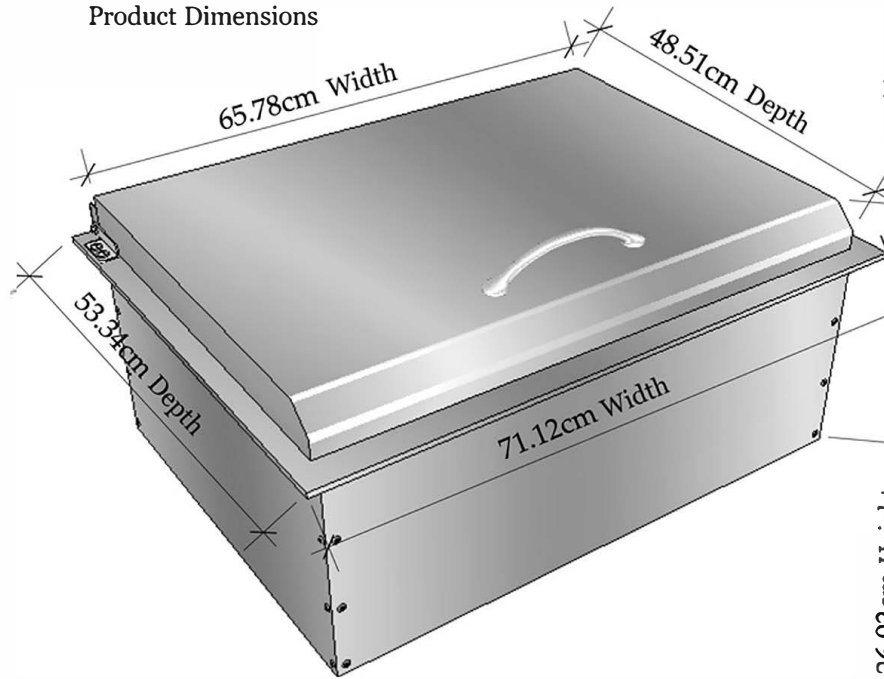

Product Dimensions

Cut-out Dimensions

Av. Combatentes do Ultramar, 184
2705-906 Lameiras, Sintra,
Portugal
Tel: (+351) 219 670 073
Email: info@sunstoneoutdoorkitchens.com

PRODUCT
SUN Drop-in Ice Chest
Item No. A-IC

DESCRIPTION
Drop-in Ice Chest made of all
304 stainless steel, built to last
with 2,54cm thickness insulated
walls and hood

Product Size (cm): 71,1 W x 53,3 D x 34,2 H
Weight (kg): 25,85

Material Specifications:
304 Stainless Steel
16 Gauge for frame and hood
20 Gauge for outside box
Handles are made of Zinc Alloy,
Chrome Plated.

2.54cm Foam Pack insulated walls

Product Specifications

Adjustable divider partitions

Drain Detail