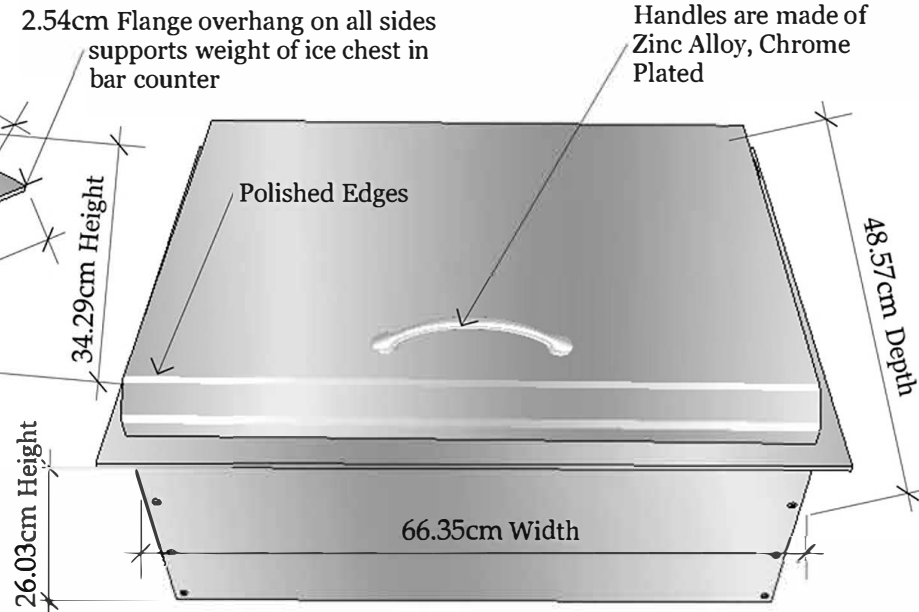

Product Dimensions

Cut-out Dimensions

Av. Combatentes do Ultramar, 184
2705-906 Lameiras, Sintra,
Portugal
Tel: (+351) 219 670 073
Email: info@sunstoneoutdoorkitchens.com

PRODUCT
SUN Drop-in Ice Chest
Item No. A-IC

DESCRIPTION
Drop-in Ice Chest made of all
304 stainless steel, built to last
with 2,54cm thickness insulated
walls and hood

Product Size (cm): 71,1 W x 53,3 D x 34,2 H
Weight (kg): 25,85

Material Specifications:
304 Stainless Steel
16 Gauge for frame and hood
20 Gauge for outside box
Handles are made of Zinc Alloy,
Chrome Plated.

2.54cm Foam Pack insulated walls

Product Specifications

Adjustable divider partitions

Drain Detail