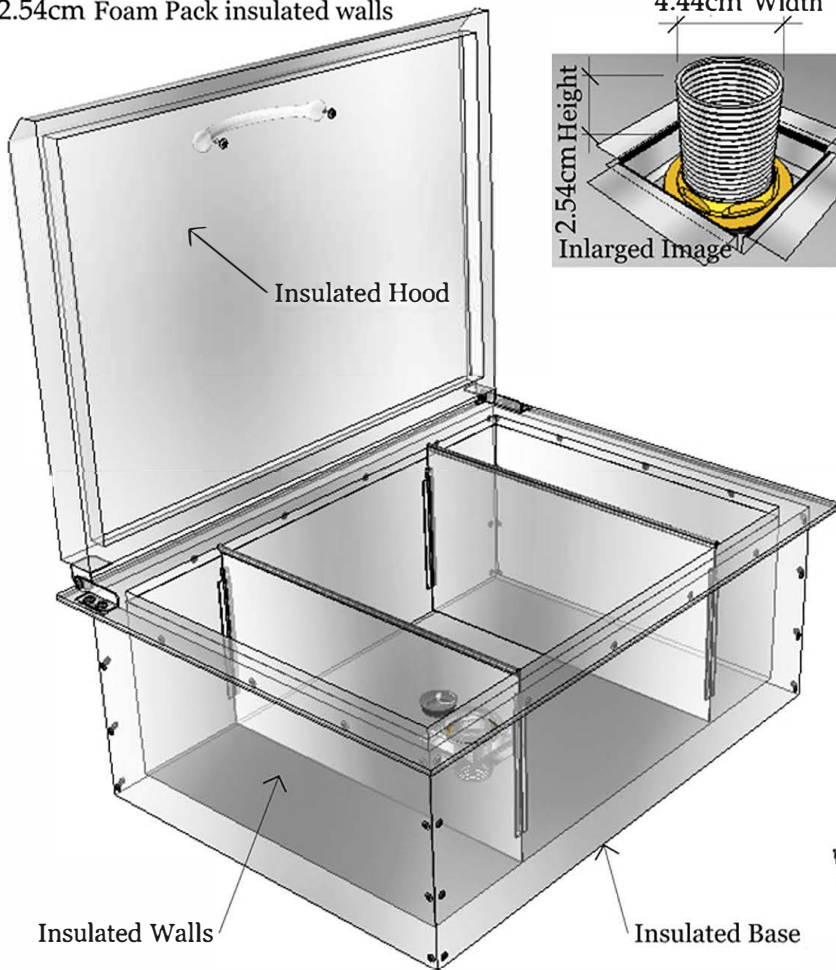

Product Dimensions

Cut-out Dimensions

Av. Combatentes do Ultramar, 184
2705-906 Lameiras, Sintra,
Portugal
Tel: (+351) 219 670 073
Email: info@sunstoneoutdoorkitchens.com

PRODUCT
SUN Drop-in Ice Chest
Item No. A-IC

DESCRIPTION
Drop-in Ice Chest made of all
304 stainless steel, built to last
with 2,54cm thickness insulated
walls and hood

Product Size (cm): 71,1 W x 53,3 D x 34,2 H
Weight (kg): 25,85

Material Specifications:
304 Stainless Steel
16 Gauge for frame and hood
20 Gauge for outside box
Handles are made of Zinc Alloy,
Chrome Plated.

2.54cm Foam Pack insulated walls

Product Specifications

Adjustable divider partitions

Drain Detail