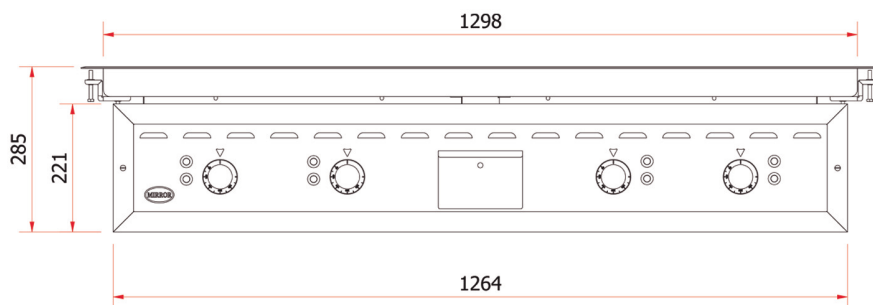

MIRROR

PLANCHA
Drop in

M1300E DI

FEATURES

Power: 20 kW

- ✓ Optional grooved surface (1/1 - 1/2)
- ✓ Temperature control up to 285°C
- ✓ Easy cleaning and maintenance
- ✓ Designed and manufactured in the EU

www.mirror.es

C/ Crom 57, Hospitalet de Llobregat 08907, Barcelona, España

Tel.: (+34) 336 87 30
Email: sales@mirror.es

Technical specifications

Voltage	380 / 415 V 3F+N
Freq.	50/60 Hz
Power	20 kW
Cooking area	1200 x 600mm
Max. Temperature	285°C
Grease drawer	1x5L

* M1300E DI

External dimensions and weight

Width	1375 mm
Depth	831 mm (Min.)
High	285 mm
Weight	163 kg

www.mirror.es

C/ Crom 57, Hospitalet de Llobregat 08907, Barcelona, España

Tel.: (+34) 336 87 30

Email: sales@mirror.es