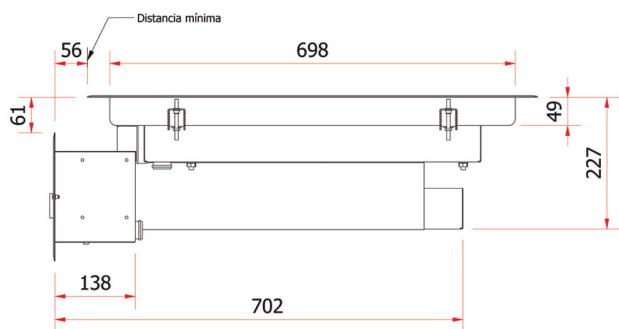

MIRROR

PLANCHA
Drop in

M1300E DI

FEATURES

Power: 20 kW

- ✓ Optional grooved surface (1/1 - 1/2)
- ✓ Temperature control up to 285°C
- ✓ Easy cleaning and maintenance
- ✓ Designed and manufactured in the EU

www.mirror.es

C/ Crom 57, Hospitalet de Llobregat 08907, Barcelona, España

Tel.: (+34) 336 87 30
Email: sales@mirror.es

Technical specifications

Voltage	380 / 415 V 3F+N
Freq.	50/60 Hz
Power	20 kW
Cooking area	1200 x 600mm
Max. Temperature	285°C
Grease drawer	1x5L

* M1300E DI

External dimensions and weight

Width	1375 mm
Depth	831 mm (Min.)
High	285 mm
Weight	163 kg

www.mirror.es

C/ Crom 57, Hospitalet de Llobregat 08907, Barcelona, España

Tel.: (+34) 336 87 30

Email: sales@mirror.es