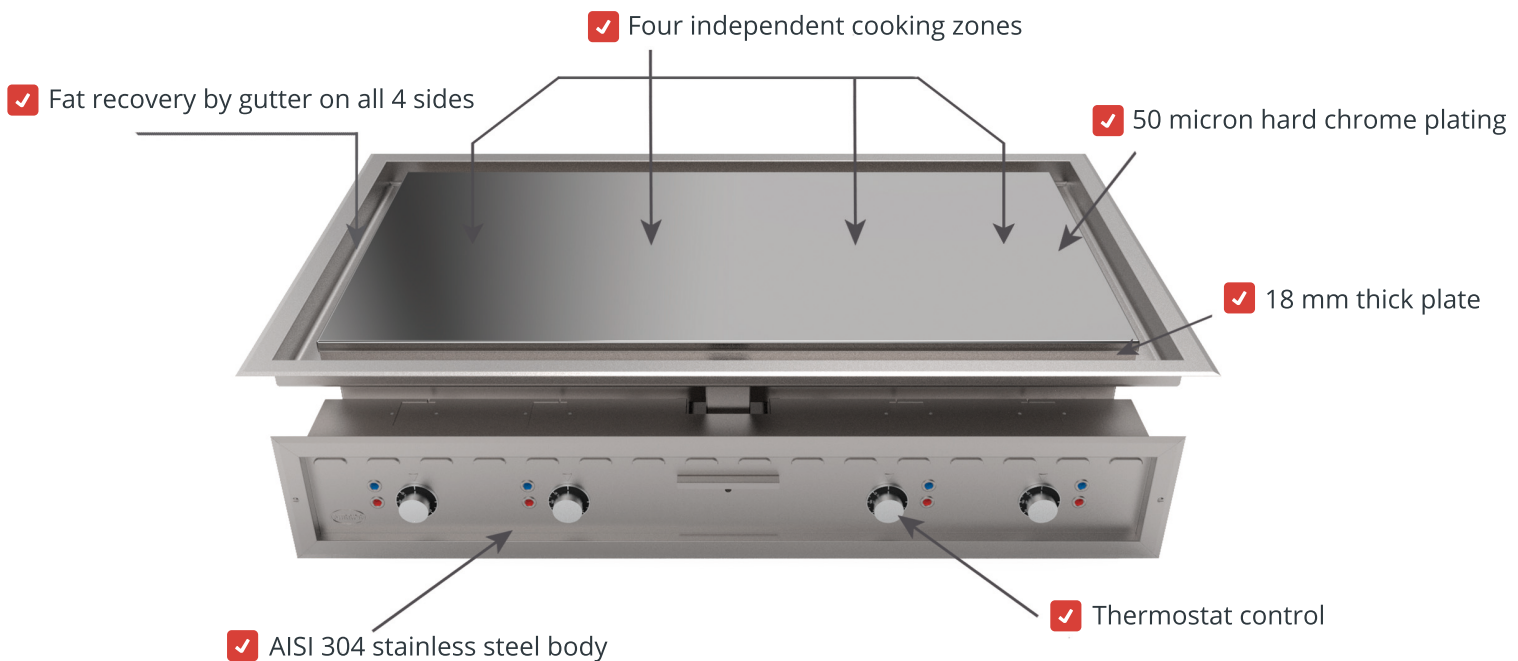

MIRROR

PLANCHA
Drop in

M1300E DI

FEATURES

Power: 20 kW

- ✓ Optional grooved surface (1/1 - 1/2)
- ✓ Temperature control up to 285°C
- ✓ Easy cleaning and maintenance
- ✓ Designed and manufactured in the EU

www.mirror.es

C/ Crom 57, Hospitalet de Llobregat 08907, Barcelona, España

Tel.: (+34) 336 87 30
Email: sales@mirror.es

Technical specifications

Voltage	380 / 415 V 3F+N
Freq.	50/60 Hz
Power	20 kW
Cooking area	1200 x 600mm
Max. Temperature	285°C
Grease drawer	1x5L

* M1300E DI

External dimensions and weight

Width	1375 mm
Depth	831 mm (Min.)
High	285 mm
Weight	163 kg

www.mirror.es

C/ Crom 57, Hospitalet de Llobregat 08907, Barcelona, España

Tel.: (+34) 336 87 30

Email: sales@mirror.es