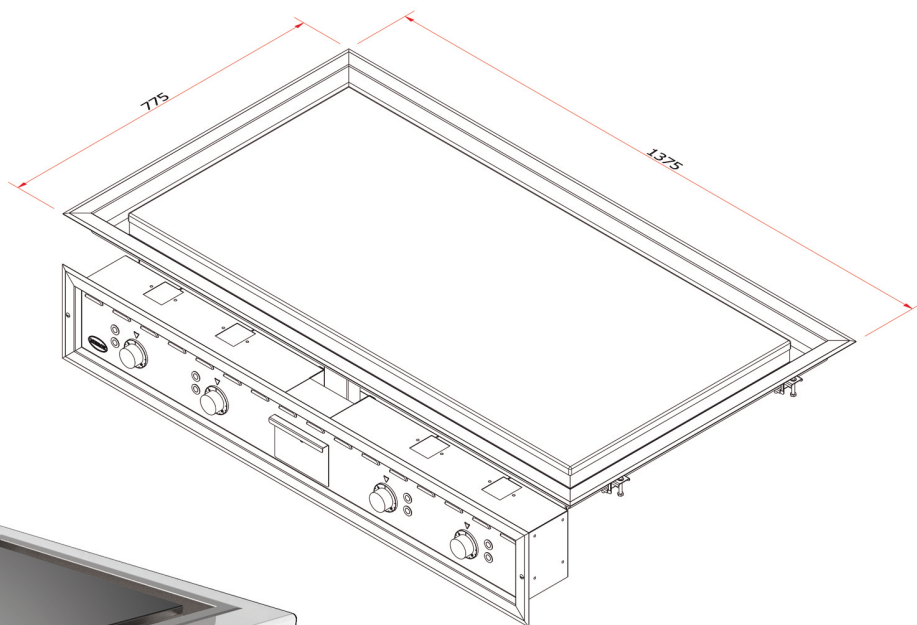

MIRROR

PLANCHA
Drop in

M1300E DI

FEATURES

Power: 20 kW

- ✓ Optional grooved surface (1/1 - 1/2)
- ✓ Temperature control up to 285°C
- ✓ Easy cleaning and maintenance
- ✓ Designed and manufactured in the EU

www.mirror.es

C/ Crom 57, Hospitalet de Llobregat 08907, Barcelona, España

Tel.: (+34) 336 87 30
Email: sales@mirror.es

Technical specifications

Voltage	380 / 415 V 3F+N
Freq.	50/60 Hz
Power	20 kW
Cooking area	1200 x 600mm
Max. Temperature	285°C
Grease drawer	1x5L

* M1300E DI

External dimensions and weight

Width	1375 mm
Depth	831 mm (Min.)
High	285 mm
Weight	163 kg

www.mirror.es

C/ Crom 57, Hospitalet de Llobregat 08907, Barcelona, España

Tel.: (+34) 336 87 30

Email: sales@mirror.es