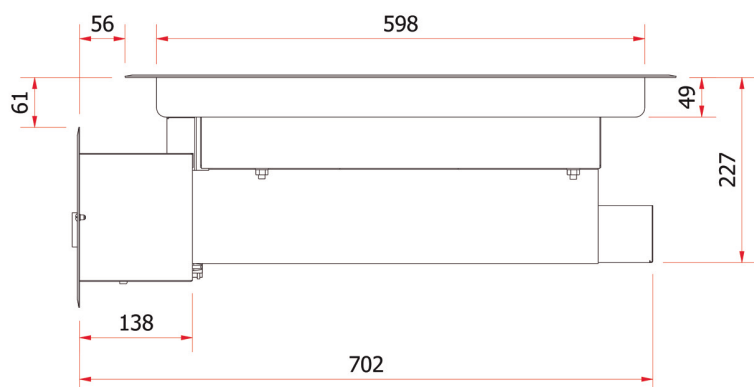

MIRROR

PLANCHA
Drop in

M4E DI

FEATURES

Power: 4 kW

- ✓ Optional grooved surface
- ✓ Temperature control up to 285°C
- ✓ Easy cleaning and maintenance
- ✓ Designed and manufactured in the EU

✓ Fat recovery by gutter on all 4 sides

✓ 50 micron hard chrome plating

✓ 18 mm thick plate

✓ AISI 304 stainless steel body

✓ Thermostat control

www.mirror.es

C/ Crom 57, Hospitalet de Llobregat 08907, Barcelona, España

Tel.: (+34) 336 87 30
Email: sales@mirror.es

Technical specifications

Voltage	380 / 415 V 3F+N
Freq.	50/60 Hz
Power	4 kW
Cooking area	350 x 500 x 18 mm
Max. Temperature	285°C
Grease drawer	1x4L

External dimensions and weight

Width	564 mm
Depth	731 mm (Min.)
High	285 mm
Weight	43 kg