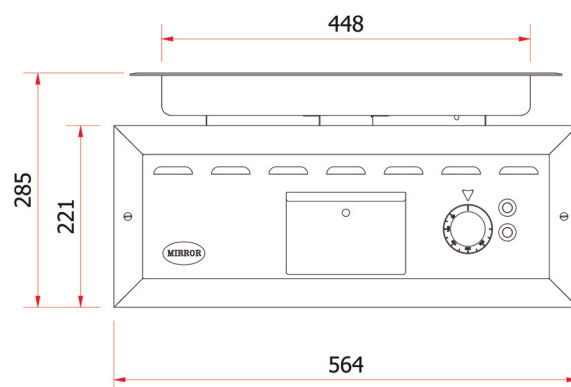

MIRROR

PLANCHA
Drop in

M4E DI

FEATURES

Power: 4 kW

- ✓ Optional grooved surface
- ✓ Temperature control up to 285°C
- ✓ Easy cleaning and maintenance
- ✓ Designed and manufactured in the EU

✓ Fat recovery by gutter on all 4 sides

✓ 50 micron hard chrome plating

✓ 18 mm thick plate

✓ AISI 304 stainless steel body

✓ Thermostat control

www.mirror.es

C/ Crom 57, Hospitalet de Llobregat 08907, Barcelona, España

Tel.: (+34) 336 87 30
Email: sales@mirror.es

Technical specifications

Voltage	380 / 415 V 3F+N
Freq.	50/60 Hz
Power	4 kW
Cooking area	350 x 500 x 18 mm
Max. Temperature	285°C
Grease drawer	1x4L

External dimensions and weight

Width	564 mm
Depth	731 mm (Min.)
High	285 mm
Weight	43 kg