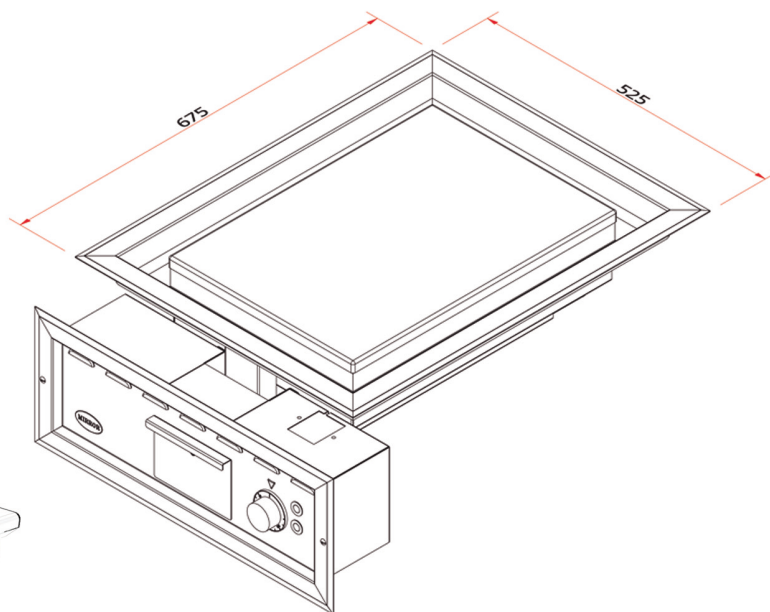

MIRROR

PLANCHA
Drop in

M4E DI

FEATURES

Power: 4 kW

- ✓ Optional grooved surface
- ✓ Temperature control up to 285°C
- ✓ Easy cleaning and maintenance
- ✓ Designed and manufactured in the EU

✓ Fat recovery by gutter on all 4 sides

✓ 50 micron hard chrome plating

✓ 18 mm thick plate

✓ AISI 304 stainless steel body

✓ Thermostat control

www.mirror.es

C/ Crom 57, Hospitalet de Llobregat 08907, Barcelona, España

Tel.: (+34) 336 87 30
Email: sales@mirror.es

Technical specifications

Voltage	380 / 415 V 3F+N
Freq.	50/60 Hz
Power	4 kW
Cooking area	350 x 500 x 18 mm
Max. Temperature	285°C
Grease drawer	1x4L

External dimensions and weight

Width	564 mm
Depth	731 mm (Min.)
High	285 mm
Weight	43 kg