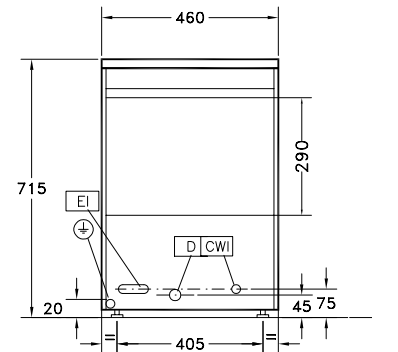

FEATURES

304 AISI stainless steel front panel, load bearing frame, wash tank, tank filter, wash and rinse arms

Solid double skinned counter balanced door with hurt-free handle

Integral water softener

Built-in pressure boiler

Extra program to cold rinse beer and wine glasses

Detergent and rinse aid dispenser

3 wash cycles, 120/300/120 seconds cycle, the third cycle includes cold rinse

Wash tank capacity - 6L

Supplied with 1 square basket for glasses

13amp supply

Decibels 69dBA

IMPORTANT NOTES

Please note that in hard / very hard water areas this washers integral water softener may need to be regenerated after every 30 wash cycles.

For busy sites in hard / very hard water areas we recommend the specification of a washer with an external automatic water softener.

Recommended Accessories	RRP
400mm² glass basket	867054

MODEL	BASKETS/HR	GLASS MAX HEIGHT	WATER USAGE	BASKET SIZE (mm)	EXT. DIMENSIONS (H x W x D mm)	POWER CONSUMPTION	WEIGHT (kg)	RRP
402161	30	290mm	2.3L	400 x 400	715 x 460 x 565	2300W	42