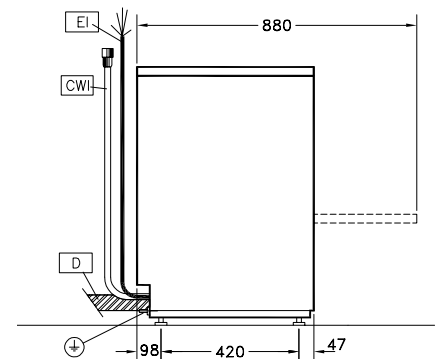

FEATURES

304 AISI stainless steel front panel, load bearing frame, wash tank, tank filter, wash and rinse arms

Solid double skinned counter balanced door with hurt-free handle

Integral water softener

Built-in pressure boiler

Extra program to cold rinse beer and wine glasses

Detergent and rinse aid dispenser

3 wash cycles, 120/300/120 seconds cycle, the third cycle includes cold rinse

Wash tank capacity - 6L

Supplied with 1 square basket for glasses

13amp supply

Decibels 69dBA

IMPORTANT NOTES

Please note that in hard / very hard water areas this washers integral water softener may need to be regenerated after every 30 wash cycles.

For busy sites in hard / very hard water areas we recommend the specification of a washer with an external automatic water softener.

Recommended Accessories	RRP
400mm² glass basket	867054

MODEL	BASKETS/HR	GLASS MAX HEIGHT	WATER USAGE	BASKET SIZE (mm)	EXT. DIMENSIONS (H x W x D mm)	POWER CONSUMPTION	WEIGHT (kg)	RRP
402161	30	290mm	2.3L	400 x 400	715 x 460 x 565	2300W	42