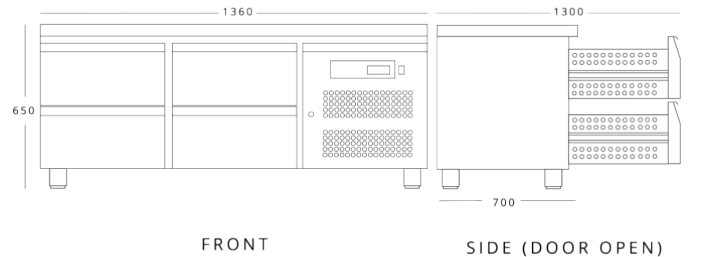

Features

- Stainless steel exterior & interior
- Internal corners rounded for easy cleaning
- 1 x adjustable GN1/1 shelf per door
- Self closing doors with stay open facility
- Replaceable door gasket
- Drawers accept GN1/1 trays

Additional Extras

- X1-SHELF04 - Shelf for SNC,2,3,4
- X1-GASKET11 - Door gasket for SNC 2,3,4
- X1-GASKET12 - Upper drawer gasket for SNC2,3,4-DRW
- X1-GASKET13 - Lower drawer gasket for SNC2,3,4-DRW
- K8-GUIDE02 - Left shelf guide for SNC2,3,4
- K8-GUIDE03 - Right self guide for SNC2,3,4

Technical Specification

	SNC2	SNC3	SNC4	SNC2-DRW	SNC3-DRW	SNC4-DRW
Temperature Range	+2°C ~ +8°C	+2°C ~ +8°C	+2°C ~ +8°C	+2°C ~ +8°C	+2°C ~ +8°C	+2°C ~ +8°C
Climate Class	4	4	4	4	4	4
Power Supply	13amp	13amp	13amp	13amp	13amp	13amp
Cooling	Ventilated	Ventilated	Ventilated	Ventilated	Ventilated	Ventilated
Defrost	Automatic	Automatic	Automatic	Automatic	Automatic	Automatic
Noise Level	42db	42db	42db	42db	42db	42db
Refrigerant	R290	R290	R290	R290	R290	R290
Energy Efficiency Class	C	C	D	C	C	D
Energy Consumption (kw/24hrs)	2.626	2.988	4.078	2.626	2.988	4.078
Power Usage (w)	215	230	345	215	230	345
Weight (kg)	104	126	155	124	156	195

SNC2

SNC3

SNC4

SNC2-DRW

SNC3-DRW

SNC4-DRW