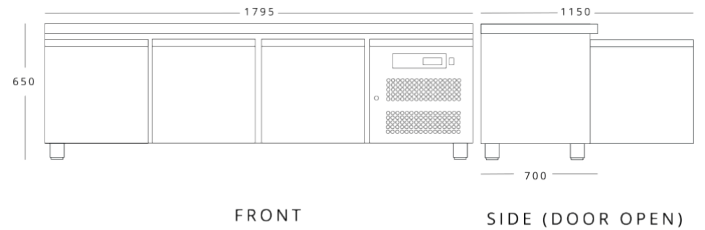

Features

- Stainless steel exterior & interior
- Internal corners rounded for easy cleaning
- 1 x adjustable GN1/1 shelf per door
- Self closing doors with stay open facility
- Replaceable door gasket
- Drawers accept GN1/1 trays

Additional Extras

- X1-SHELF04 - Shelf for SNC,2,3,4
- X1-GASKET11 - Door gasket for SNC 2,3,4
- X1-GASKET12 - Upper drawer gasket for SNC2,3,4-DRW
- X1-GASKET13 - Lower drawer gasket for SNC2,3,4-DRW
- K8-GUIDE02 - Left shelf guide for SNC2,3,4
- K8-GUIDE03 - Right self guide for SNC2,3,4

Technical Specification

	SNC2	SNC3	SNC4	SNC2-DRW	SNC3-DRW	SNC4-DRW
Temperature Range	+2°C ~ +8°C	+2°C ~ +8°C	+2°C ~ +8°C	+2°C ~ +8°C	+2°C ~ +8°C	+2°C ~ +8°C
Climate Class	4	4	4	4	4	4
Power Supply	13amp	13amp	13amp	13amp	13amp	13amp
Cooling	Ventilated	Ventilated	Ventilated	Ventilated	Ventilated	Ventilated
Defrost	Automatic	Automatic	Automatic	Automatic	Automatic	Automatic
Noise Level	42db	42db	42db	42db	42db	42db
Refrigerant	R290	R290	R290	R290	R290	R290
Energy Efficiency Class	C	C	D	C	C	D
Energy Consumption (kw/24hrs)	2.626	2.988	4.078	2.626	2.988	4.078
Power Usage (w)	215	230	345	215	230	345
Weight (kg)	104	126	155	124	156	195

SNC2

SNC3

SNC4

SNC2-DRW

SNC3-DRW

SNC4-DRW