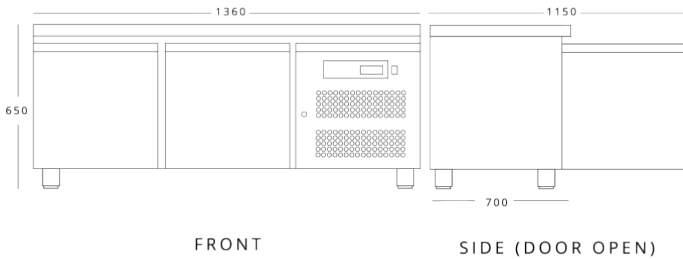

Features

- Stainless steel exterior & interior
- Internal corners rounded for easy cleaning
- 1 x adjustable GN1/1 shelf per door
- Self closing doors with stay open facility
- Replaceable door gasket
- Drawers accept GN1/1 trays

Additional Extras

- X1-SHELF04 - Shelf for SNC,2,3,4
- X1-GASKET11 - Door gasket for SNC 2,3,4
- X1-GASKET12 - Upper drawer gasket for SNC2,3,4-DRW
- X1-GASKET13 - Lower drawer gasket for SNC2,3,4-DRW
- K8-GUIDE02 - Left shelf guide for SNC2,3,4
- K8-GUIDE03 - Right self guide for SNC2,3,4

Technical Specification

	SNC2	SNC3	SNC4	SNC2-DRW	SNC3-DRW	SNC4-DRW
Temperature Range	+2°C ~ +8°C	+2°C ~ +8°C	+2°C ~ +8°C	+2°C ~ +8°C	+2°C ~ +8°C	+2°C ~ +8°C
Climate Class	4	4	4	4	4	4
Power Supply	13amp	13amp	13amp	13amp	13amp	13amp
Cooling	Ventilated	Ventilated	Ventilated	Ventilated	Ventilated	Ventilated
Defrost	Automatic	Automatic	Automatic	Automatic	Automatic	Automatic
Noise Level	42db	42db	42db	42db	42db	42db
Refrigerant	R290	R290	R290	R290	R290	R290
Energy Efficiency Class	C	C	D	C	C	D
Energy Consumption (kw/24hrs)	2.626	2.988	4.078	2.626	2.988	4.078
Power Usage (w)	215	230	345	215	230	345
Weight (kg)	104	126	155	124	156	195

SNC2