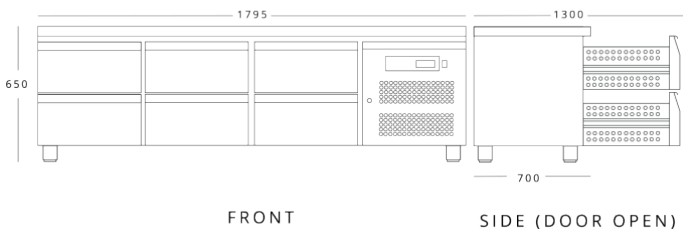

Features

- Stainless steel exterior & interior
- Internal corners rounded for easy cleaning
- 1 x adjustable GN1/1 shelf per door
- Self closing doors with stay open facility
- Replaceable door gasket
- Drawers accept GN1/1 trays

Additional Extras

- X1-SHELF04 - Shelf for SNC,2,3,4
- X1-GASKET11 - Door gasket for SNC 2,3,4
- X1-GASKET12 - Upper drawer gasket for SNC2,3,4-DRW
- X1-GASKET13 - Lower drawer gasket for SNC2,3,4-DRW
- K8-GUIDE02 - Left shelf guide for SNC2,3,4
- K8-GUIDE03 - Right self guide for SNC2,3,4

Technical Specification

	SNC2	SNC3	SNC4	SNC2-DRW	SNC3-DRW	SNC4-DRW
Temperature Range	+2°C ~ +8°C	+2°C ~ +8°C	+2°C ~ +8°C	+2°C ~ +8°C	+2°C ~ +8°C	+2°C ~ +8°C
Climate Class	4	4	4	4	4	4
Power Supply	13amp	13amp	13amp	13amp	13amp	13amp
Cooling	Ventilated	Ventilated	Ventilated	Ventilated	Ventilated	Ventilated
Defrost	Automatic	Automatic	Automatic	Automatic	Automatic	Automatic
Noise Level	42db	42db	42db	42db	42db	42db
Refrigerant	R290	R290	R290	R290	R290	R290
Energy Efficiency Class	C	C	D	C	C	D
Energy Consumption (kw/24hrs)	2.626	2.988	4.078	2.626	2.988	4.078
Power Usage (w)	215	230	345	215	230	345
Weight (kg)	104	126	155	124	156	195

SNC2

SNC3

SNC4

SNC2-DRW

SNC3-DRW

SNC4-DRW