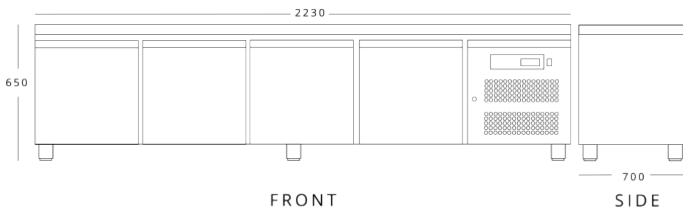

Features

- Stainless steel exterior & interior
- Internal corners rounded for easy cleaning
- 1 x adjustable GN1/1 shelf per door
- Self closing doors with stay open facility
- Replaceable door gasket
- Drawers accept GN1/1 trays

Additional Extras

- X1-SHELF04 - Shelf for SNC,2,3,4
- X1-GASKET11 - Door gasket for SNC 2,3,4
- X1-GASKET12 - Upper drawer gasket for SNC2,3,4-DRW
- X1-GASKET13 - Lower drawer gasket for SNC2,3,4-DRW
- K8-GUIDE02 - Left shelf guide for SNC2,3,4
- K8-GUIDE03 - Right self guide for SNC2,3,4

Technical Specification

	SNC2	SNC3	SNC4	SNC2-DRW	SNC3-DRW	SNC4-DRW
Temperature Range	+2°C ~ +8°C	+2°C ~ +8°C	+2°C ~ +8°C	+2°C ~ +8°C	+2°C ~ +8°C	+2°C ~ +8°C
Climate Class	4	4	4	4	4	4
Power Supply	13amp	13amp	13amp	13amp	13amp	13amp
Cooling	Ventilated	Ventilated	Ventilated	Ventilated	Ventilated	Ventilated
Defrost	Automatic	Automatic	Automatic	Automatic	Automatic	Automatic
Noise Level	42db	42db	42db	42db	42db	42db
Refrigerant	R290	R290	R290	R290	R290	R290
Energy Efficiency Class	C	C	D	C	C	D
Energy Consumption (kw/24hrs)	2.626	2.988	4.078	2.626	2.988	4.078
Power Usage (w)	215	230	345	215	230	345
Weight (kg)	104	126	155	124	156	195

SNC2

SNC3

SNC4

SNC2-DRW

SNC3-DRW

SNC4-DRW