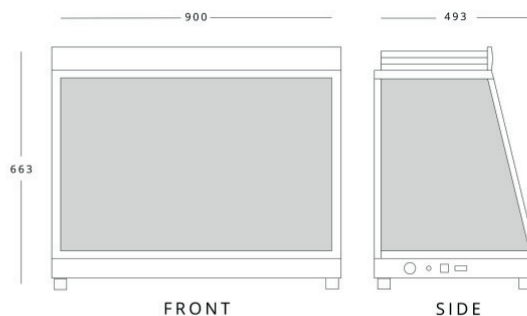

Features

- Internal LED illumination on top
- 3 adjustable chrome plated shelves
- Front and rear access
- Internal Humidity Pan

Additional Extras

Technical Specification

	HSS96	HSS136	HSS186
Temperature Range	+30C ~ +90C	+30C ~ +90C	+30C ~ +90C
Power Supply	13amp	13amp	13amp
Noise Level	40db	40db	40db
Energy Consumption (kw/24hrs)	14.4	15.84	25.92
Power Usage (w)	1000	1100	1800
Weight (kg)	36	43.5	56

HSS96

HSS136

HSS186