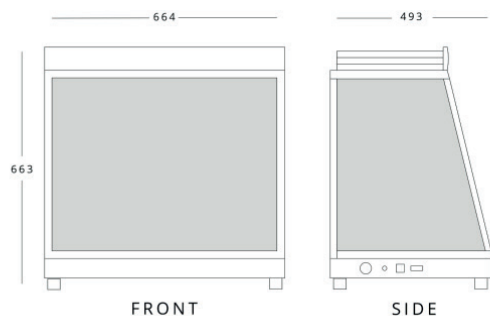

Features

- Internal LED illumination on top
- 3 adjustable chrome plated shelves
- Front and rear access
- Internal Humidity Pan

Additional Extras

Technical Specification

	HSS96	HSS136	HSS186
Temperature Range	+30C ~ +90C	+30C ~ +90C	+30C ~ +90C
Power Supply	13amp	13amp	13amp
Noise Level	40db	40db	40db
Energy Consumption (kw/24hrs)	14.4	15.84	25.92
Power Usage (w)	1000	1100	1800
Weight (kg)	36	43.5	56

HSS96