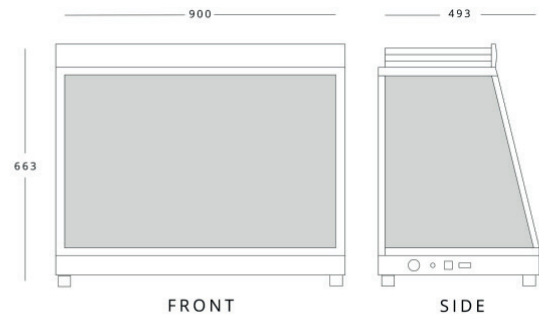

Features

- Internal LED illumination on top
- 3 adjustable chrome plated shelves
- Front and rear access
- Internal Humidity Pan

Additional Extras

Technical Specification

	HSS96	HSS136	HSS186
Temperature Range	+30C ~ +90C	+30C ~ +90C	+30C ~ +90C
Power Supply	13amp	13amp	13amp
Noise Level	40db	40db	40db
Energy Consumption (kw/24hrs)	14.4	15.84	25.92
Power Usage (w)	1000	1100	1800
Weight (kg)	36	43.5	56

HSS96

HSS136

HSS186