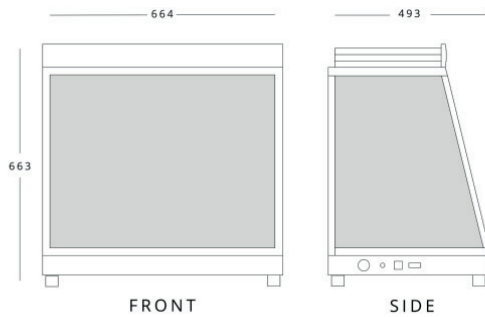

Features

- Internal LED illumination on top
- 3 adjustable chrome plated shelves
- Front and rear access
- Internal Humidity Pan

Additional Extras

Technical Specification

	HSS96	HSS136	HSS186
Temperature Range	+30C ~ +90C	+30C ~ +90C	+30C ~ +90C
Power Supply	13amp	13amp	13amp
Noise Level	40db	40db	40db
Energy Consumption (kw/24hrs)	14.4	15.84	25.92
Power Usage (w)	1000	1100	1800
Weight (kg)	36	43.5	56

HSS96