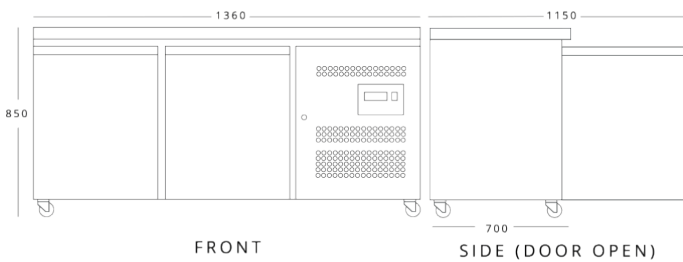

Features

- Stainless steel exterior & interior
- Even air distribution by ducted system
- Available with 2 or 3 drawer option
- Heavy duty castors as standard
- Internal corners rounded for easy cleaning
- 1 x adjustable GN1/1 shelf per door
- Self closing doors with dwell position
- Replaceable door gasket

Additional Extras

- X1-SHELF04 - Shelf
- X1-GUIDE02 - Shelf guides (pair)
- X1-DRAWERPACK2 - 2 Drawer pack for HBC2,3,4
- X1-DRAWERPACK3 - 3 Drawer pack for HBC2,3,4
- B1-GASKET27 - Door gasket

Technical Specification

	HBC2NU	HBC3NU	HBC4NU	LBC2NU	LBC3NU	LBC4NU
Temperature Range	+2° ~ +8°C	+2° ~ +8°C	+2° ~ +8°C	-18°C ~ -22°C	-18°C ~ -22°C	-18°C ~ -22°C
Climate Class	4	4	4	4	4	4
Power Supply	13amp	13amp	13amp	13amp	13amp	13amp
Cooling	Ventilated	Ventilated	Ventilated	Ventilated	Ventilated	Ventilated
Defrost	Automatic	Automatic	Automatic	Automatic	Automatic	Automatic
Noise Level	42db	42db	42db	42db	42db	42db
Refrigerant	R290	R290	R290	R290	R290	R290
Energy Efficiency Class	C	C	D	E	E	E
Energy Consumption (kw/24hrs)	2.253	3.184	4.771	7.81	9.196	10.826
Power Usage (w)	215	230	345	520	560	650
Weight (kg)	128	154	185	133	179	196

HBC2NU

HBC3NU

HBC4NU

LBC2NU

LBC3NU

LBC4NU