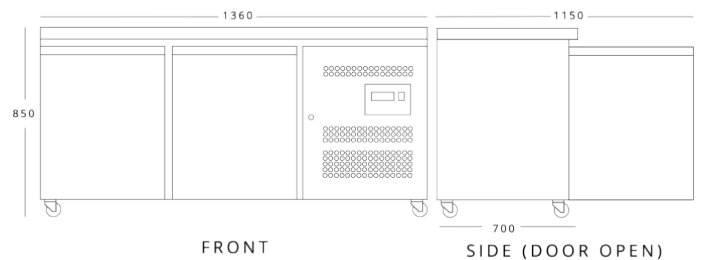

Features

- Stainless steel exterior & interior
- Even air distribution by ducted system
- Available with 2 or 3 drawer option
- Heavy duty castors as standard
- Internal corners rounded for easy cleaning
- 1 x adjustable GN1/1 shelf per door
- Self closing doors with dwell position
- Replaceable door gasket

Additional Extras

- X1-SHELF04 - Shelf
- X1-GUIDE02 - Shelf guides (pair)
- X1-DRAWERPACK2 - 2 Drawer pack for HBC2,3,4
- X1-DRAWERPACK3 - 3 Drawer pack for HBC2,3,4
- B1-GASKET27 - Door gasket

Technical Specification

	HBC2NU	HBC3NU	HBC4NU	LBC2NU	LBC3NU	LBC4NU
Temperature Range	+2° ~ +8°C	+2° ~ +8°C	+2° ~ +8°C	-18°C ~ -22°C	-18°C ~ -22°C	-18°C ~ -22°C
Climate Class	4	4	4	4	4	4
Power Supply	13amp	13amp	13amp	13amp	13amp	13amp
Cooling	Ventilated	Ventilated	Ventilated	Ventilated	Ventilated	Ventilated
Defrost	Automatic	Automatic	Automatic	Automatic	Automatic	Automatic
Noise Level	42db	42db	42db	42db	42db	42db
Refrigerant	R290	R290	R290	R290	R290	R290
Energy Efficiency Class	C	C	D	E	E	E
Energy Consumption (kw/24hrs)	2.253	3.184	4.771	7.81	9.196	10.826
Power Usage (w)	215	230	345	520	560	650
Weight (kg)	128	154	185	133	179	196

HBC2NU

HBC3NU

HBC4NU

LBC2NU

LBC3NU

LBC4NU