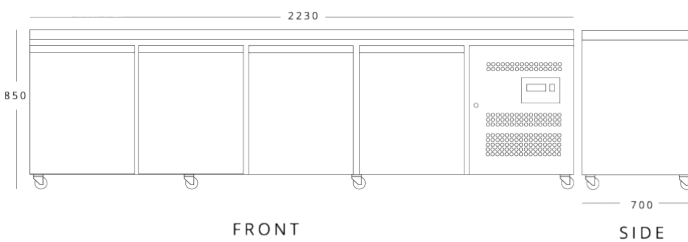

Features

- Stainless steel exterior & interior
- Even air distribution by ducted system
- Available with 2 or 3 drawer option
- Heavy duty castors as standard
- Internal corners rounded for easy cleaning
- 1 x adjustable GN1/1 shelf per door
- Self closing doors with dwell position
- Replaceable door gasket

Additional Extras

- X1-SHELF04 - Shelf
- X1-GUIDE02 - Shelf guides (pair)
- X1-DRAWERPACK2 - 2 Drawer pack for HBC2,3,4
- X1-DRAWERPACK3 - 3 Drawer pack for HBC2,3,4
- B1-GASKET27 - Door gasket

Technical Specification

	HBC2NU	HBC3NU	HBC4NU	LBC2NU	LBC3NU	LBC4NU
Temperature Range	+2° ~ +8°C	+2° ~ +8°C	+2° ~ +8°C	-18°C ~ -22°C	-18°C ~ -22°C	-18°C ~ -22°C
Climate Class	4	4	4	4	4	4
Power Supply	13amp	13amp	13amp	13amp	13amp	13amp
Cooling	Ventilated	Ventilated	Ventilated	Ventilated	Ventilated	Ventilated
Defrost	Automatic	Automatic	Automatic	Automatic	Automatic	Automatic
Noise Level	42db	42db	42db	42db	42db	42db
Refrigerant	R290	R290	R290	R290	R290	R290
Energy Efficiency Class	C	C	D	E	E	E
Energy Consumption (kw/24hrs)	2.253	3.184	4.771	7.81	9.196	10.826
Power Usage (w)	215	230	345	520	560	650
Weight (kg)	128	154	185	133	179	196

HBC2NU

HBC3NU

HBC4NU

LBC2NU

LBC3NU

LBC4NU