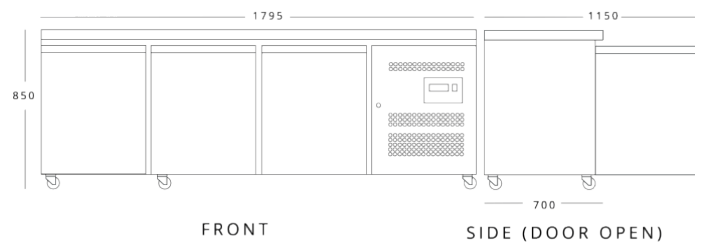

Features

- Stainless steel exterior & interior
- Even air distribution by ducted system
- Available with 2 or 3 drawer option
- Heavy duty castors as standard
- Internal corners rounded for easy cleaning
- 1 x adjustable GN1/1 shelf per door
- Self closing doors with dwell position
- Replaceable door gasket

Additional Extras

- X1-SHELF04 - Shelf
- X1-GUIDE02 - Shelf guides (pair)
- X1-DRAWERPACK2 - 2 Drawer pack for HBC2,3,4
- X1-DRAWERPACK3 - 3 Drawer pack for HBC2,3,4
- B1-GASKET27 - Door gasket

Technical Specification

	HBC2NU	HBC3NU	HBC4NU	LBC2NU	LBC3NU	LBC4NU
Temperature Range	+2° ~ +8°C	+2° ~ +8°C	+2° ~ +8°C	-18°C ~ -22°C	-18°C ~ -22°C	-18°C ~ -22°C
Climate Class	4	4	4	4	4	4
Power Supply	13amp	13amp	13amp	13amp	13amp	13amp
Cooling	Ventilated	Ventilated	Ventilated	Ventilated	Ventilated	Ventilated
Defrost	Automatic	Automatic	Automatic	Automatic	Automatic	Automatic
Noise Level	42db	42db	42db	42db	42db	42db
Refrigerant	R290	R290	R290	R290	R290	R290
Energy Efficiency Class	C	C	D	E	E	E
Energy Consumption (kw/24hrs)	2.253	3.184	4.771	7.81	9.196	10.826
Power Usage (w)	215	230	345	520	560	650
Weight (kg)	128	154	185	133	179	196

HBC2NU

HBC3NU

HBC4NU

LBC2NU

LBC3NU

LBC4NU