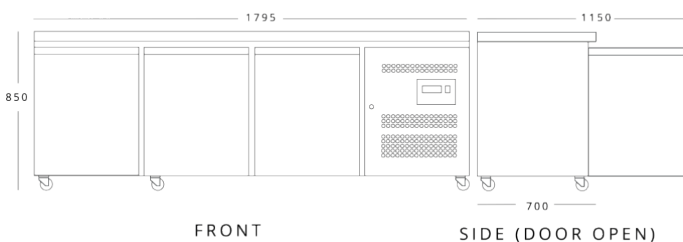

Features

- Stainless steel exterior & interior
- Even air distribution by ducted system
- Available with 2 or 3 drawer option
- Heavy duty castors as standard
- Internal corners rounded for easy cleaning
- 1 x adjustable GN1/1 shelf per door
- Self closing doors with dwell position
- Replaceable door gasket

Additional Extras

- X1-SHELF04 - Shelf
- X1-GUIDE02 - Shelf guides (pair)
- X1-DRAWERPACK2 - 2 Drawer pack for HBC2,3,4
- X1-DRAWERPACK3 - 3 Drawer pack for HBC2,3,4
- B1-GASKET27 - Door gasket

Technical Specification

	HBC2NU	HBC3NU	HBC4NU	LBC2NU	LBC3NU	LBC4NU
Temperature Range	+2° ~ +8°C	+2° ~ +8°C	+2° ~ +8°C	-18°C ~ -22°C	-18°C ~ -22°C	-18°C ~ -22°C
Climate Class	4	4	4	4	4	4
Power Supply	13amp	13amp	13amp	13amp	13amp	13amp
Cooling	Ventilated	Ventilated	Ventilated	Ventilated	Ventilated	Ventilated
Defrost	Automatic	Automatic	Automatic	Automatic	Automatic	Automatic
Noise Level	42db	42db	42db	42db	42db	42db
Refrigerant	R290	R290	R290	R290	R290	R290
Energy Efficiency Class	C	C	D	E	E	E
Energy Consumption (kw/24hrs)	2.253	3.184	4.771	7.81	9.196	10.826
Power Usage (w)	215	230	345	520	560	650
Weight (kg)	128	154	185	133	179	196

HBC2NU

HBC3NU

HBC4NU

LBC2NU

LBC3NU

LBC4NU