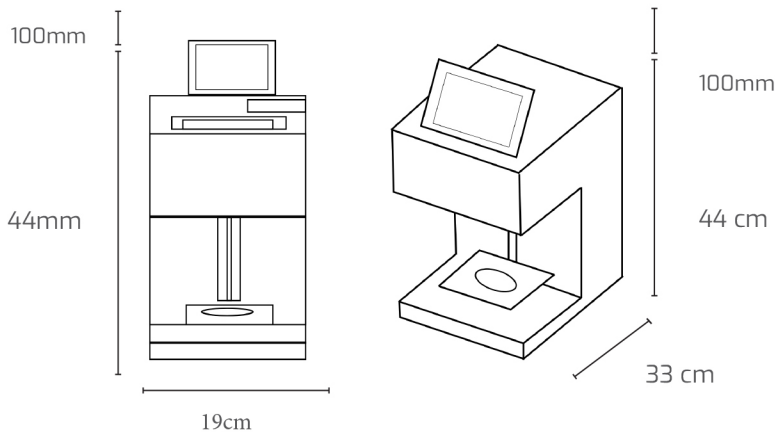

UPLOAD, PRINT, AND WATCH THE MAGIC UNFOLD.

AVAILABLE AS A FIXED COUNTER TOP MACHINE, OR A PORTABLE ON-THE-GO DEVICE.

AZZURRI COFFEE PRINTER

CE
ISO 9001
REGISTERED

SPECIFICATIONS

Colours	Midnight Black / Silver
Dimensions	33cm * 19cm * 44cm
Cup Diameter	4 - 10 cm
Cup Height	5 - 18 cm
Electric	13 amps
Weight	12 kg
Resolution	600 dpi