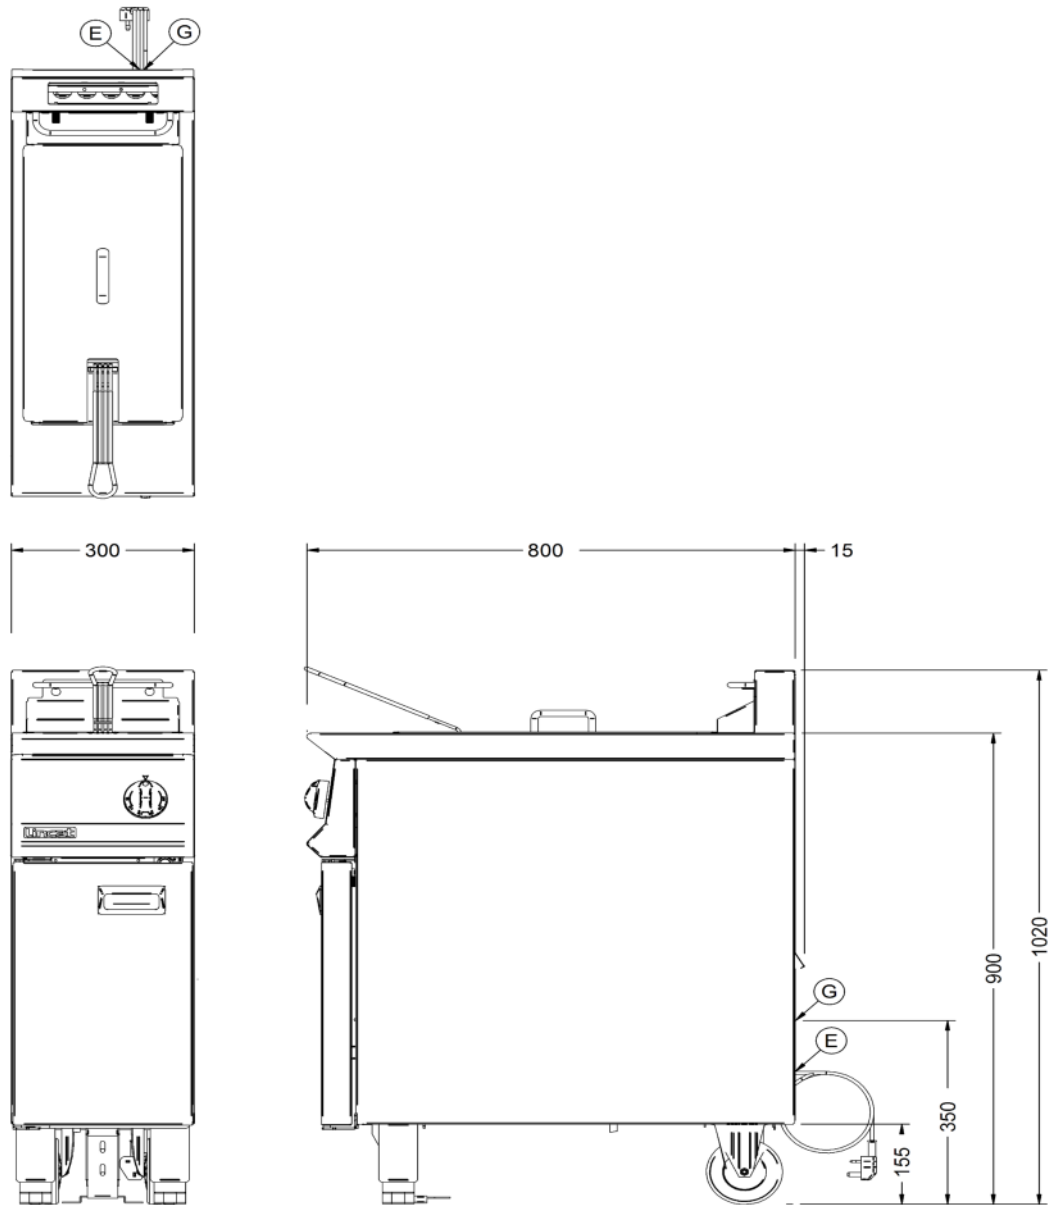

Available Accessories

- OA8955   SPLASHGUARD FRYERS - OPUS 800
- OF1   Oil filter kit - size 1

Technical Picture