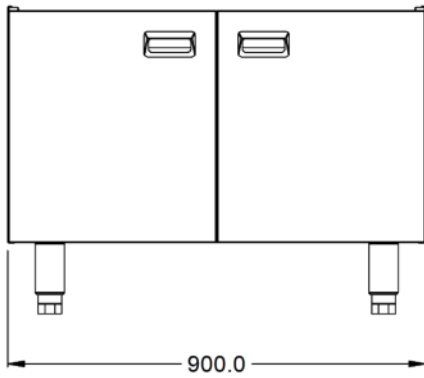

Weights and Dimensions

Unit Height (External) mm	665
Unit Width (External) mm	900
Unit Depth (External) mm	705
Height (Internal) mm	440
Width (Internal) mm	840
Depth (Internal) mm	670
Net Weight Kg	35.5

Shipping

Packed Weight Kg	39.05
Packed Height cm	60
Packed Width cm	100
Packed Depth cm	85

Technical Picture

Lincat Limited

Whisby Road,
Lincoln, LN6 3QZ,
United Kingdom

Company No: 2175448

A member company of