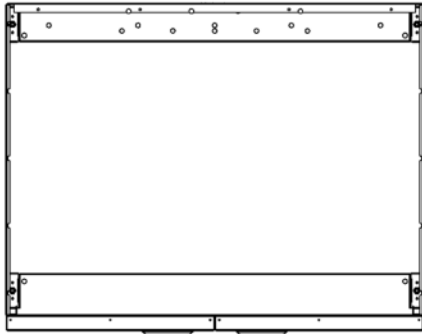

OA8973 - Lincat Opus 800 Free-standing Pedestal with Doors and Legs - for units W 900 mm

This Opus 800 Series ambient pedestal is designed to support and integrate with 900mm wide Opus counter top models (excluding salamanders and gas charginills) allowing products to suite perfectly together.

Weights and Dimensions

Unit Height (External) mm	665
Unit Width (External) mm	900
Unit Depth (External) mm	705
Height (Internal) mm	440
Width (Internal) mm	840
Depth (Internal) mm	670
Net Weight Kg	35.5

Shipping

Packed Weight Kg	39.05
Packed Height cm	60
Packed Width cm	100
Packed Depth cm	85

Technical Picture

Lincat Limited

Whisby Road,
Lincoln, LN6 3QZ,
United Kingdom

Company No: 2175448

A member company of