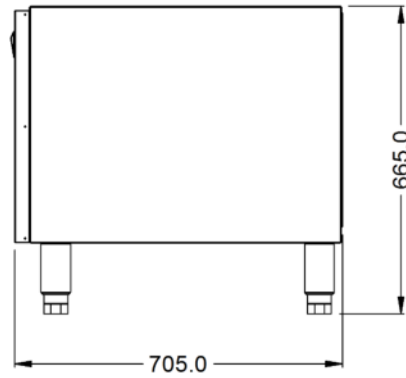

Weights and Dimensions

Unit Height (External) mm	665
Unit Width (External) mm	900
Unit Depth (External) mm	705
Height (Internal) mm	440
Width (Internal) mm	840
Depth (Internal) mm	670
Net Weight Kg	35.5

Shipping

Packed Weight Kg	39.05
Packed Height cm	60
Packed Width cm	100
Packed Depth cm	85

Technical Picture

Lincat Limited

Whisby Road,
Lincoln, LN6 3QZ,
United Kingdom

Company No: 2175448

A member company of