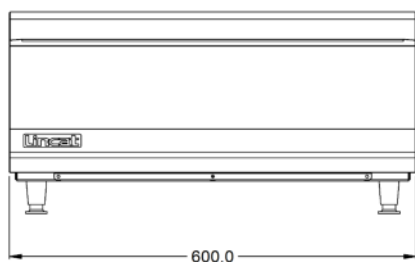

Lincat Limited

Whisby Road,
Lincoln, LN6 3QZ,
United Kingdom

Company No: 2175448

A member company of

Customer Care

Tel: +44 1522 875500
Email: care@lincat.co.uk

Export Customers

Tel: +44 1522 875536
Email: export@lincat.co.uk

Opening Hours

Monday – Friday:
8.30am – 5pm