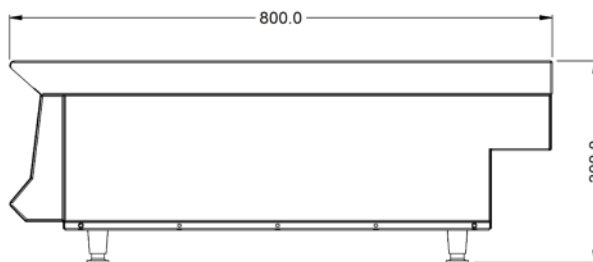

Lincat Limited

Whisby Road,
Lincoln, LN6 3QZ,
United Kingdom

Company No: 2175448

A member company of

Customer Care

Tel: +44 1522 875500
Email: care@lincat.co.uk

Export Customers

Tel: +44 1522 875536
Email: export@lincat.co.uk

Opening Hours

Monday – Friday:
8.30am – 5pm