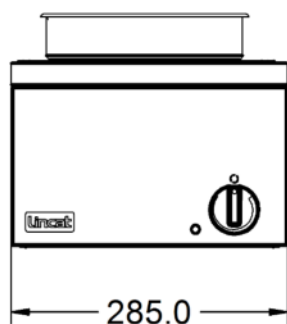

Lincat Limited

Whisby Road,
Lincoln, LN6 3QZ,
United Kingdom

Company No: 2175448

A member company of

Customer Care

Tel: +44 1522 875500
Email: care@lincat.co.uk

Export Customers

Tel: +44 1522 875536
Email: export@lincat.co.uk

Opening Hours

Monday – Friday:
8.30am – 5pm