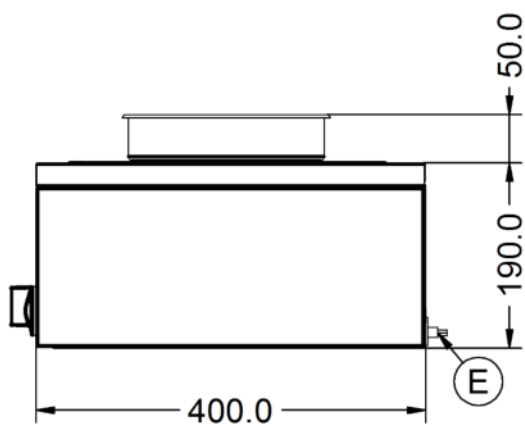

Lincat Limited

Whisby Road,
Lincoln, LN6 3QZ,
United Kingdom

Company No: 2175448

A member company of

Customer Care

Tel: +44 1522 875500
Email: care@lincat.co.uk

Export Customers

Tel: +44 1522 875536
Email: export@lincat.co.uk

Opening Hours

Monday – Friday:
8.30am – 5pm