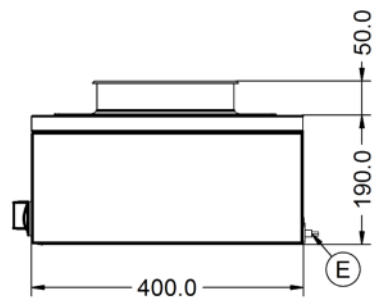

Power and Performance

Total Power kW	0.75
IP Rating	IP23
Temperature Control	Mechanical

Key Specifications

Pot Type	Round pot
Type of Heat	Wet/Dry

Capacity

Capacity Litres	3 x 4.5
------------------------	---------

Weights and Dimensions

Unit Height (External) mm	240
Unit Width (External) mm	850
Unit Depth (External) mm	400
Net Weight Kg	17.6

Supply Connections

Requires Installation	No
Requires Electrical Supply	Yes
UK 3 Pin Plug	Yes
Requires Hardwiring	No
Electrical Supply Rating Watts	750
Single Phase Amps	3.3
Single Phase Voltage	230

Shipping

Packed Weight Kg	19.36
Packed Height cm	45.5
Packed Width cm	101.5
Packed Depth cm	72

Technical Picture

Lincat Limited

Whisby Road,
Lincoln, LN6 3QZ,
United Kingdom

Company No: 2175448

A member company of