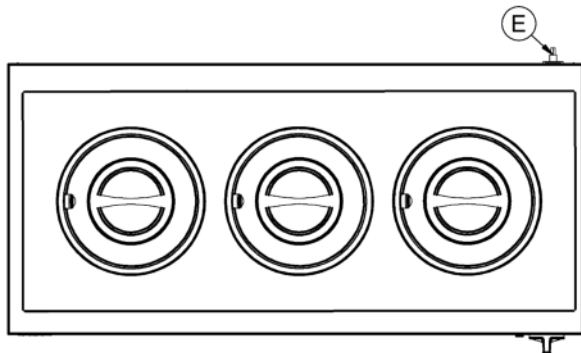

Power and Performance

Total Power kW	0.75
IP Rating	IP23
Temperature Control	Mechanical

Key Specifications

Pot Type	Round pot
Type of Heat	Wet/Dry

Capacity

Capacity Litres	3 x 4.5
------------------------	---------

Weights and Dimensions

Unit Height (External) mm	240
Unit Width (External) mm	850
Unit Depth (External) mm	400
Net Weight Kg	17.6

Supply Connections

Requires Installation	No
Requires Electrical Supply	Yes
UK 3 Pin Plug	Yes
Requires Hardwiring	No
Electrical Supply Rating Watts	750
Single Phase Amps	3.3
Single Phase Voltage	230

Shipping

Packed Weight Kg	19.36
Packed Height cm	45.5
Packed Width cm	101.5
Packed Depth cm	72

Technical Picture

Lincat Limited

Whisby Road,
Lincoln, LN6 3QZ,
United Kingdom

Company No: 2175448

A member company of