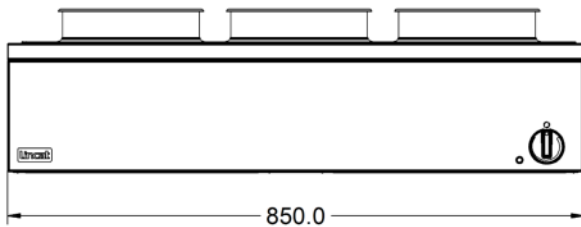

Power and Performance

Total Power kW	0.75
IP Rating	IP23
Temperature Control	Mechanical

Key Specifications

Pot Type	Round pot
Type of Heat	Wet/Dry

Capacity

Capacity Litres	3 x 4.5
------------------------	---------

Weights and Dimensions

Unit Height (External) mm	240
Unit Width (External) mm	850
Unit Depth (External) mm	400
Net Weight Kg	17.6

Supply Connections

Requires Installation	No
Requires Electrical Supply	Yes
UK 3 Pin Plug	Yes
Requires Hardwiring	No
Electrical Supply Rating Watts	750
Single Phase Amps	3.3
Single Phase Voltage	230

Shipping

Packed Weight Kg	19.36
Packed Height cm	45.5
Packed Width cm	101.5
Packed Depth cm	72

Technical Picture

Lincat Limited

Whisby Road,
Lincoln, LN6 3QZ,
United Kingdom

Company No: 2175448

A member company of