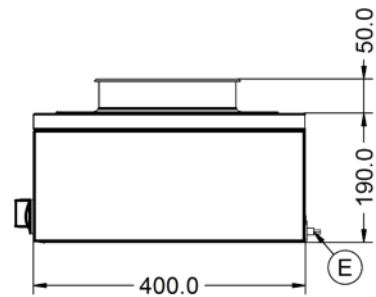

Power and Performance

Total Power kW	0.75
IP Rating	IP23
Temperature Control	Mechanical

Key Specifications

Pot Type	Round pot
Type of Heat	Dry

Capacity

Capacity Litres	3 x 4.5
------------------------	---------

Weights and Dimensions

Unit Height (External) mm	240
Unit Width (External) mm	850
Unit Depth (External) mm	400
Net Weight Kg	14.7

Supply Connections

Requires Installation	No
Requires Electrical Supply	Yes
UK 3 Pin Plug	Yes
Requires Hardwiring	No
Electrical Supply Rating Watts	750
Single Phase Amps	3.3
Single Phase Voltage	230

Shipping

Packed Weight Kg	16.17
Packed Height cm	45.5
Packed Width cm	101.5
Packed Depth cm	72

Technical Picture

Lincat Limited

Whisby Road,
Lincoln, LN6 3QZ,
United Kingdom

Company No: 2175448

A member company of