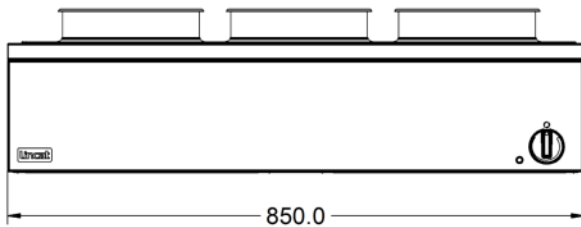

Power and Performance

Total Power kW	0.75
IP Rating	IP23
Temperature Control	Mechanical

Key Specifications

Pot Type	Round pot
Type of Heat	Dry

Capacity

Capacity Litres	3 x 4.5
------------------------	---------

Weights and Dimensions

Unit Height (External) mm	240
Unit Width (External) mm	850
Unit Depth (External) mm	400
Net Weight Kg	14.7

Supply Connections

Requires Installation	No
Requires Electrical Supply	Yes
UK 3 Pin Plug	Yes
Requires Hardwiring	No
Electrical Supply Rating Watts	750
Single Phase Amps	3.3
Single Phase Voltage	230

Shipping

Packed Weight Kg	16.17
Packed Height cm	45.5
Packed Width cm	101.5
Packed Depth cm	72

Technical Picture

Lincat Limited

Whisby Road,
Lincoln, LN6 3QZ,
United Kingdom

Company No: 2175448

A member company of