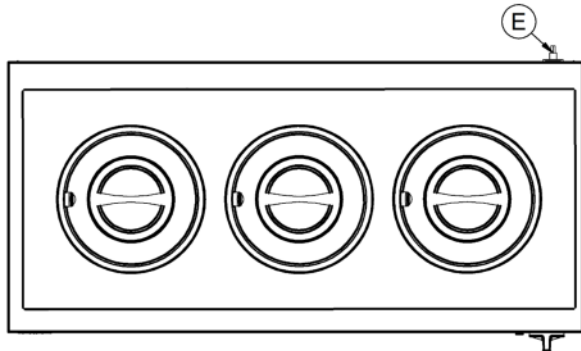

Power and Performance

Total Power kW	0.75
IP Rating	IP23
Temperature Control	Mechanical

Key Specifications

Pot Type	Round pot
Type of Heat	Dry

Capacity

Capacity Litres	3 x 4.5
------------------------	---------

Weights and Dimensions

Unit Height (External) mm	240
Unit Width (External) mm	850
Unit Depth (External) mm	400
Net Weight Kg	14.7

Supply Connections

Requires Installation	No
Requires Electrical Supply	Yes
UK 3 Pin Plug	Yes
Requires Hardwiring	No
Electrical Supply Rating Watts	750
Single Phase Amps	3.3
Single Phase Voltage	230

Shipping

Packed Weight Kg	16.17
Packed Height cm	45.5
Packed Width cm	101.5
Packed Depth cm	72

Technical Picture

Lincat Limited

Whisby Road,
Lincoln, LN6 3QZ,
United Kingdom

Company No: 2175448

A member company of