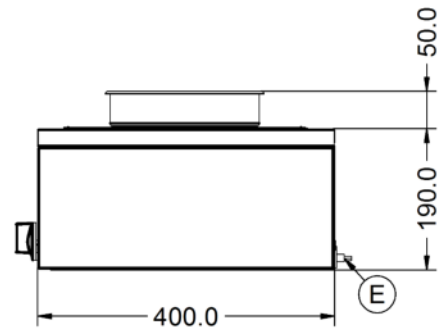

Power and Performance

Total Power kW	0.50
IP Rating	IP23
Temperature Control	Mechanical

Key Specifications

Pot Type	Round pot
Type of Heat	Dry

Capacity

Capacity Litres	2 x 4.5
------------------------	---------

Weights and Dimensions

Unit Height (External) mm	240
Unit Width (External) mm	565
Unit Depth (External) mm	400
Net Weight Kg	10.9

Supply Connections

Requires Installation	No
Requires Electrical Supply	Yes
UK 3 Pin Plug	Yes
Requires Hardwiring	No
Electrical Supply Rating Watts	500
Single Phase Amps	2.2
Single Phase Voltage	230

Shipping

Packed Weight Kg	11.99
Packed Height cm	49.5
Packed Width cm	70
Packed Depth cm	55

Technical Picture

Lincat Limited

Whisby Road,
Lincoln, LN6 3QZ,
United Kingdom

Company No: 2175448

A member company of