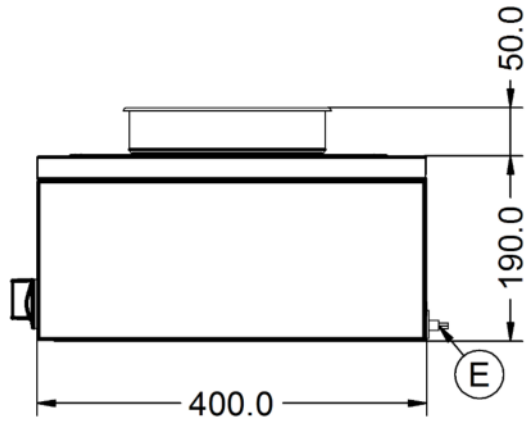

Power and Performance

Total Power kW	0.25
IP Rating	IP23
Temperature Control	Mechanical

Key Specifications

Pot Type	Round pot
Type of Heat	Dry

Capacity

Capacity Litres	4.5
------------------------	-----

Weights and Dimensions

Unit Height (External) mm	240
Unit Width (External) mm	285
Unit Depth (External) mm	400
Net Weight Kg	6.1

Supply Connections

Requires Installation	No
Requires Electrical Supply	Yes
UK 3 Pin Plug	Yes
Requires Hardwiring	No
Electrical Supply Rating Watts	250
Single Phase Amps	1.1
Single Phase Voltage	230

Shipping

Packed Weight Kg	6.71
Packed Height cm	42
Packed Width cm	48
Packed Depth cm	38

Technical Picture

Lincat Limited

Whisby Road,
Lincoln, LN6 3QZ,
United Kingdom

Company No: 2175448

A member company of