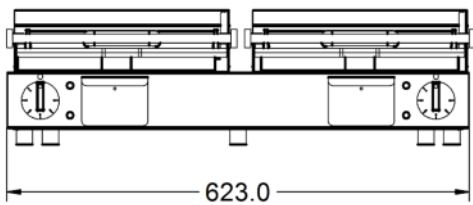

Power and Performance

Total Power kW	4.50
IP Rating	IP23
Cooking Area (Width x Depth) mm	[2x] 264 x 250
Temperature Control	Mechanical

Key Specifications

Top Grill Plate Surface Type	Ribbed
Grill Plate Surface Type	Ribbed
Grill Plate Material	Iron

Weights and Dimensions

Unit Height (External) mm	182
Unit Width (External) mm	623
Unit Depth (External) mm	400
Net Weight Kg	42.5

Supply Connections

Requires Installation	No
Requires Electrical Supply	Yes
UK 3 Pin Plug	Yes
Requires Hardwiring	No
Electrical Supply Rating Watts	4,500
Single Phase Amps	19.6
Single Phase Voltage	230

Shipping

Packed Weight Kg	46.75
Packed Height cm	36
Packed Width cm	73
Packed Depth cm	61

Technical Picture

Lincat Limited

Whisby Road,
Lincoln, LN6 3QZ,
United Kingdom

Company No: 2175448

A member company of