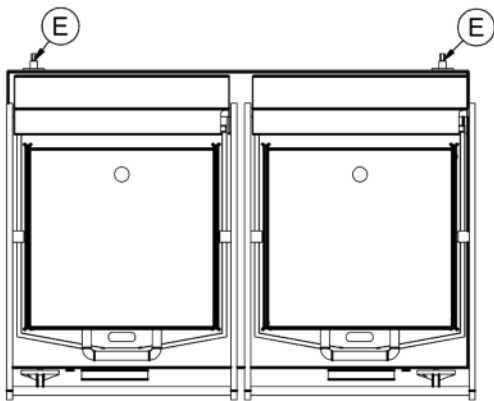

Power and Performance

Total Power kW	4.50
IP Rating	IP23
Cooking Area (Width x Depth) mm	[2x] 264 x 250
Temperature Control	Mechanical

Key Specifications

Top Grill Plate Surface Type	Ribbed
Grill Plate Surface Type	Ribbed
Grill Plate Material	Iron

Weights and Dimensions

Unit Height (External) mm	182
Unit Width (External) mm	623
Unit Depth (External) mm	400
Net Weight Kg	42.5

Supply Connections

Requires Installation	No
Requires Electrical Supply	Yes
UK 3 Pin Plug	Yes
Requires Hardwiring	No
Electrical Supply Rating Watts	4,500
Single Phase Amps	19.6
Single Phase Voltage	230

Shipping

Packed Weight Kg	46.75
Packed Height cm	36
Packed Width cm	73
Packed Depth cm	61

Technical Picture

Lincat Limited

Whisby Road,
Lincoln, LN6 3QZ,
United Kingdom

Company No: 2175448

A member company of