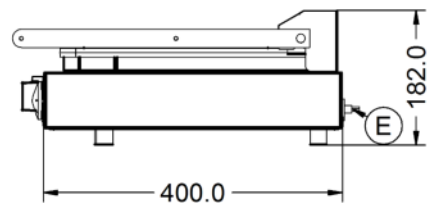

Power and Performance

Total Power kW	4.50
IP Rating	IP23
Cooking Area (Width x Depth) mm	[2x] 264 x 250
Temperature Control	Mechanical

Key Specifications

Top Grill Plate Surface Type	Ribbed
Grill Plate Surface Type	Ribbed
Grill Plate Material	Iron

Weights and Dimensions

Unit Height (External) mm	182
Unit Width (External) mm	623
Unit Depth (External) mm	400
Net Weight Kg	42.5

Supply Connections

Requires Installation	No
Requires Electrical Supply	Yes
UK 3 Pin Plug	Yes
Requires Hardwiring	No
Electrical Supply Rating Watts	4,500
Single Phase Amps	19.6
Single Phase Voltage	230

Shipping

Packed Weight Kg	46.75
Packed Height cm	36
Packed Width cm	73
Packed Depth cm	61

Technical Picture

Lincat Limited

Whisby Road,
Lincoln, LN6 3QZ,
United Kingdom

Company No: 2175448

A member company of