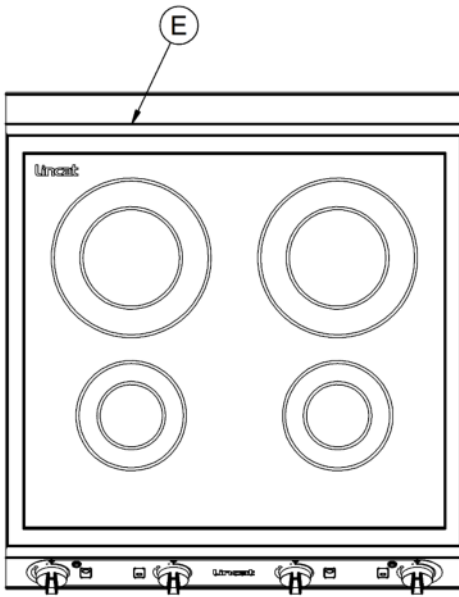

IH42 - Lincat Electric Counter-top Induction Hob - 4 Zones - W 600 mm - 2 x 3.0 kW

Embrace the power and energy saving capabilities of the 2 x 3kW Lincat Four Zone Induction Hob.

- ✓ Four cooking zones for high output. Highly responsive and controllable cooking method.
- ✓ High power - delivers almost twice the cooking power of a similarly rated gas hob, whilst saving energy
- ✓ Boost function delivers power when its most needed
- ✓ Portable, plug-in device - easy to move around the kitchen and ideal for event catering. Functional and attractive profile is perfect for front of house theatre-style cooking
- ✓ Pan detection function cuts power when no pan is present, cutting running costs and creating a safer, more comfortable working environment.
- ✓ Automatic heat up function switches to a preset power level after full power heat up
- ✓ 6mm thick high impact resistant ceramic glass ceramic surface will withstand hard knocks and is easy to clean
- ✓ Easy to use rotary controls complete with LED display of power level. Easy to change filter, built into the base of the unit. Powerful internal cooling fan and overheat protection for long service life

Power and Performance

Total Power kW	2 x 3.0
IP Rating	IP24
Temperature Control	Electronic
Rating per Hob kW	Rear 2.0; Front 1.0

Key Specifications

Number of Hobs	4
Shape of Hob	Round

Weights and Dimensions

Unit Height (External) mm	115
Unit Width (External) mm	600
Unit Depth (External) mm	654
Hob Dimensions mm	Rear 180; Front 120
Net Weight Kg	22.1

Supply Connections

Requires Installation	No
Requires Electrical Supply	Yes
UK 3 Pin Plug	Yes
Requires Hardwiring	No
Electrical Supply Rating Watts	2 x 3,000
Single Phase Amps	2 x 13.0
Single Phase Voltage	230

Shipping

Packed Weight Kg	24.31
Packed Height cm	49.5
Packed Width cm	70
Packed Depth cm	70

Technical Picture

Lincat Limited

Whisby Road,
Lincoln, LN6 3QZ,
United Kingdom

Company No: 2175448

A member company of