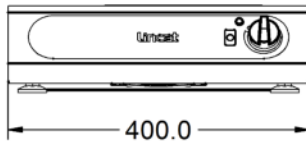

Power and Performance

Total Power kW	2.4
IP Rating	IP24
Temperature Control	Electronic
Rating per Hob kW	2.4

Key Specifications

Number of Hobs	1
Shape of Hob	Round

Weights and Dimensions

Unit Height (External) mm	115
Unit Width (External) mm	400
Unit Depth (External) mm	654
Hob Dimensions mm	180
Net Weight Kg	12.6

Packed Weight Kg	13.86
Packed Height cm	25
Packed Width cm	70
Packed Depth cm	55

Technical Picture

Lincat Limited

Whisby Road,
Lincoln, LN6 3QZ,
United Kingdom

Company No: 2175448

A member company of

Customer Care