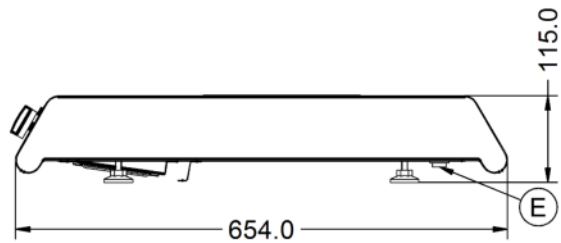

Power and Performance

Total Power kW	2.4
IP Rating	IP24
Temperature Control	Electronic
Rating per Hob kW	2.4

Key Specifications

Number of Hobs	1
Shape of Hob	Round

Weights and Dimensions

Unit Height (External) mm	115
Unit Width (External) mm	400
Unit Depth (External) mm	654
Hob Dimensions mm	180
Net Weight Kg	12.6

Packed Weight Kg	13.86
Packed Height cm	25
Packed Width cm	70
Packed Depth cm	55

Technical Picture

Lincat Limited

Whisby Road,
Lincoln, LN6 3QZ,
United Kingdom

Company No: 2175448

A member company of

Customer Care