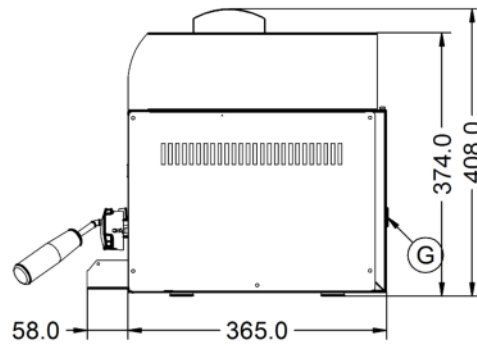

Available Accessories

- **GR3/BS**   BENCH STAND FOR GR3 - H410,D350,W605
- **GR3/FS**   FLOOR STAND FOR GR3 - H1260,D350,W605
- **GR3/WS**   Wall Shelf for GR3

Technical Picture