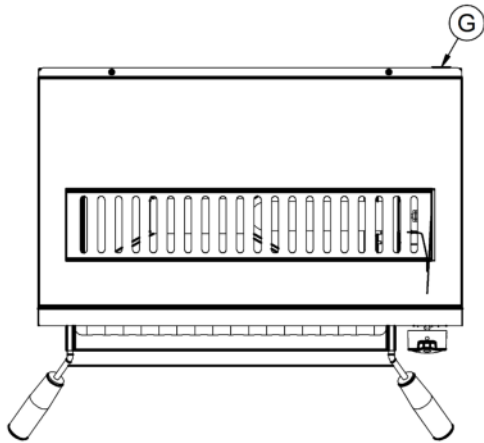

Available Accessories

- **GR3/BS**   BENCH STAND FOR GR3 - H410,D350,W605
- **GR3/FS**   FLOOR STAND FOR GR3 - H1260,D350,W605
- **GR3/WS**   Wall Shelf for GR3

Technical Picture