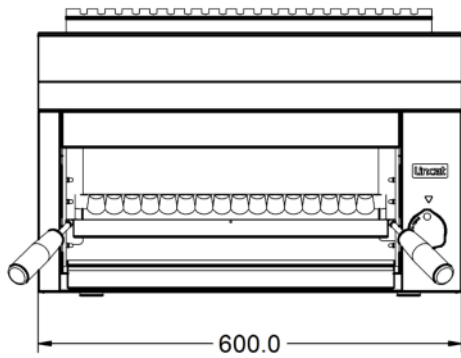

Available Accessories

- **GR3/BS**   BENCH STAND FOR GR3 - H410,D350,W605
- **GR3/FS**   FLOOR STAND FOR GR3 - H1260,D350,W605
- **GR3/WS**   Wall Shelf for GR3

Technical Picture