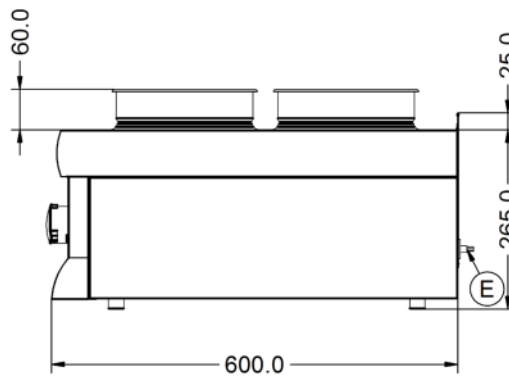

Available Accessories

SLS4

Lincat Silverlink 600 Free-standing Floor Stand - for units W 450 mm

Technical Picture