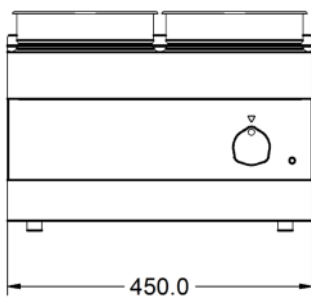

Available Accessories

SLS4

Lincat Silverlink 600 Free-standing Floor Stand - for units W 450 mm

Technical Picture