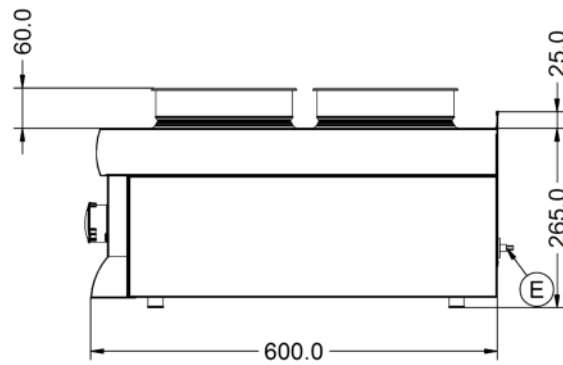

Available Accessories

SLS3

Lincat Silverlink 600 Free-standing Floor Stand - for units W 300 mm

Technical Picture