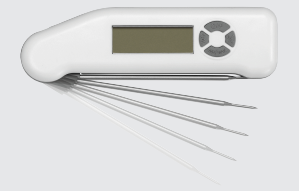

▶ Temperature range:

- ✓ -40 °C to 300 °C
- ✓ -58 °F to 572 °F

▶ Digital design

- ✓ Measurement cycle: 3-4 seconds
- ✓ Min./max. memory
- ✓ Display illuminated

▶ With core temperature sensor

- ✓ Puncture depth: 110 mm
- ✓ Fold-away temperature sensor

Watertight thermometer with fold-away core temperature sensor. The large temperature measuring range from -40°C to +300°C is just as convincing as the illuminated display and the min./max. memory.

• Control unit:	Electronic	• Weight:	0.09 kg
• Puncture depth:	110 mm		
• Temperature range:	-40 °C to 300 °C		
• Design:	Digital		
• With temperature sensor:	Yes		
• Colour:	White		
• Temperature measurement units:	°C °F		
• Material temperature sensor:	Stainless steel		
• Diameter temperature sensor:	3,5 mm		
• Material:	Plastic ABS		
• Size of display field:	W 48 x H 16.7 mm		
• Protection class:	IP68		
• Properties:	Fold-away temperature sensor Display illuminated Min./max. memory Automatic shutdown after 60 minutes Measurement cycle: 3-4 seconds Watertight Temperature range also in Fahrenheit		
• Important information:	Do not use in oven		
• Including:	2 batteries		
• Battery:	Button cell CR2032		
• Application area:	Steaming Cooling		
• Designed for:	Core temperature measurements		
• Size:	W 155 x D 45 x H 23 mm		