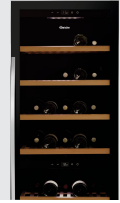

▶ 2 separately controlled temperature zones