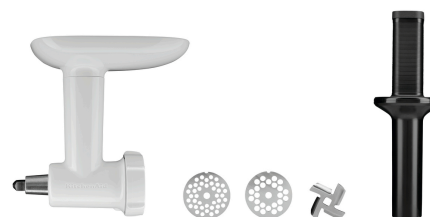

Code-No. A150035
GTIN 4016098174710

Meat grinder Alu for Kitchen Aid

- Set comprises: 1 attached tray
1 perforated disk 3 mm
1 perforated disk 4.5 mm
1 perforated disk 8 mm
1 stamper
- Matches the KitchenAid: 5KPM5EWH
Heavy Duty 5KSM7591X
K45 Universal 5KSM45EWH
K45 Universal 5KSM45EWH MP
Professional 1.3 HP 5KSM7990XEWH
- Properties: -

Code-No. A150023
GTIN 4016098166838

Pasta rolling set, 3-pieces

- Matches the KitchenAid: 5KPM5EWH
Heavy Duty 5KSM7591X
K45 Universal 5KSM45EWH MP
Professional 1.3 HP 5KSM7990XEWH
- Properties: -
- Material: Stainless steel
- Important information: -
- Set comprises: 1 ribbon noodle cutter
1 spaghetti cutter
1 pasta roller: For a dough plate width up to 150 mm, can be regulated in 8 thicknesses

Code-No. A150062
GTIN 4015613681412

Meat grinder for KitchenAid

- Colour: White
- Matches the KitchenAid: 5KPM5EWH
Heavy Duty 5KSM7591X
K45 Universal 5KSM45EWH
K45 Universal 5KSM45EWH MP
Professional 1.3 HP 5KSM7990XEWH
- Properties: -
- Material: Plastic
- Important information: -
- Set comprises: 1 mincer
1 disk, fine

Code-No. A150029
GTIN 4016098166883

Grain mill, steel grinding device, KA

- Suitable for: Grains and cereals
- Matches the KitchenAid: 5KPM5EWH
Heavy Duty 5KSM7591X
K45 Universal 5KSM45EWH
K45 Universal 5KSM45EWH MP
Professional 1.3 HP 5KSM7990XEWH
- Properties: Completely made of metal, therefore extremely stable
Grinds and crushes gently to preserve nutrients
- Important information: -
- Colour: Silver