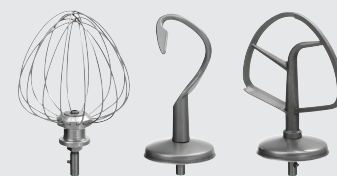

▶ Dough production quantity: 0.75 kg / 5 litres

▶ Stepless speed control

▶ Including:

- ✓ 1 flat stirrer, stainless steel
- ✓ 1 dough hook, stainless steel
- ✓ 1 whisk, cast aluminium and stainless steel
- ✓ 1 protective grating, stainless steel

Small but professional – despite a production quantity of 0.75 kg, this food processor is in no way inferior to its larger cousins when it comes to quality. Thanks to the stepless speed control, it can be used to whip, mix, and knead in accordance with your exact requirements.

- Material mixing bowl (s): Stainless steel
- Mixing bowl detachable: Yes
- Safety switch: Yes
- Digital display: No
- Timer: No
- Time setting: -
- Intervals time setting: -
- ON/OFF switch: Yes
- Motor protection: No
- Power load: 0,25 kW | 230 V | 50/60 Hz
- Properties: Dishwasher-safe accessories
- Material: Cast aluminium
- Important information: -
- Speed control: Stepless
- Production quantity dough: 0,75 kg / 5 litres
- Including:
 - 1 Flat stirrer, cast aluminium
 - 1 Dough hook, stainless steel
 - 1 whisk, stainless steel, cast aluminium
 - 1 Protective grating, stainless steel
- Estimated delivery time from our warehouse in Salzkotten, Germany is week: 30 / 2022
- Size: W 230 x D 260 x H 415 mm
- Weight: 14.8 kg